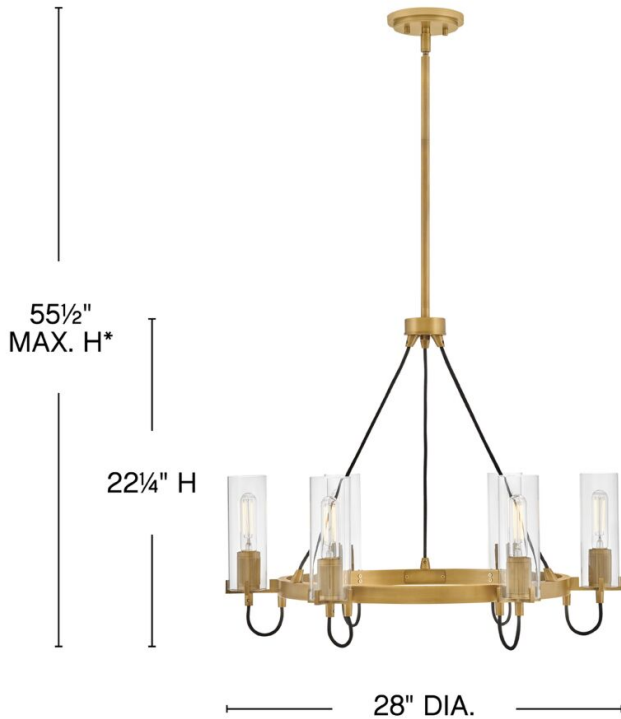

RYDEN

37855HB

MEDIUM CHANDELIER

A versatile stunner, Ryden's chic, modern-industrial silhouette is practical yet stylish, featuring elongated glass shades held by heavy cast prongs. Classic finishes are complemented by black, fabric-wrapped cord and subtle detailing.

| DETAILS | |
|---------------|--|
| FINISH: | Heritage Brass |
| MATERIAL: | Steel |
| GLASS: | Clear |
| SLOPE DEGREE: | 90 |
| DIMMABLE: | YES, WITH DIMMABLE LAMP (NOT INCLUDED) |

| DIMENSIONS | |
|------------|--------|
| WIDTH: | 28" |
| HEIGHT: | 22.3" |
| WEIGHT: | 17.2lb |

| LIGHT SOURCE | |
|---------------|----------|
| LIGHT SOURCE: | Socketed |
| WATTAGE: | 40338 |
| VOLTAGE: | 120v |

| MOUNTING | |
|-------------|-----------|
| CANOPY: | 5.5" Dia. |
| LEAD WIRE: | 1 X 120" |
| MAX HEIGHT: | 55.5 |

| SHIPPING | |
|----------------|------|
| CARTON LENGTH: | 31.8 |
| CARTON WIDTH: | 31.8 |
| CARTON HEIGHT: | 9.3 |
| CARTON WEIGHT: | 24.5 |

*Maximum achievable height with stems included.

- This item may be hung on a sloped ceiling
- This fixture includes multiple down stems in various lengths to customize the installation height of the fixture, including one 6" stem and two 12" stems
- Suitable for use in dry (indoor) locations as defined by NEC and CEC. Meets United States UL Underwriters Laboratories & CSA Canadian Standards Association Product Safety Standards.
- Shown with T-style bulbs (not included)
- Classic, elegant lines and timeless details enhance a traditional space