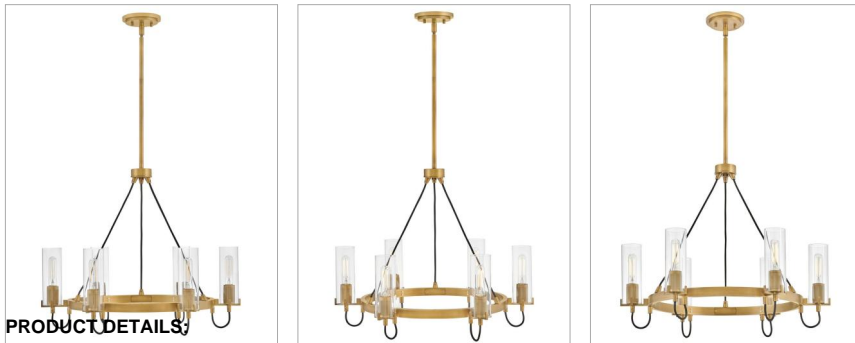

RYDEN

37855HB

MEDIUM CHANDELIER

A versatile stunner, Ryden's chic, modern-industrial silhouette is practical yet stylish, featuring elongated glass shades held by heavy cast prongs. Classic finishes are complemented by black, fabric-wrapped cord and subtle detailing.

| DETAILS | |
|---------------|--|
| FINISH: | Heritage Brass |
| MATERIAL: | Steel |
| GLASS: | Clear |
| SLOPE DEGREE: | 90 |
| DIMMABLE: | YES, WITH DIMMABLE LAMP (NOT INCLUDED) |

| DIMENSIONS | |
|------------|--------|
| WIDTH: | 28" |
| HEIGHT: | 22.3" |
| WEIGHT: | 17.2lb |

| LIGHT SOURCE | |
|---------------|----------|
| LIGHT SOURCE: | Socketed |
| WATTAGE: | 40338 |
| VOLTAGE: | 120v |

| MOUNTING | |
|-------------|-----------|
| CANOPY: | 5.5" Dia. |
| LEAD WIRE: | 1 X 120" |
| MAX HEIGHT: | 55.5 |

| SHIPPING | |
|----------------|------|
| CARTON LENGTH: | 31.8 |
| CARTON WIDTH: | 31.8 |
| CARTON HEIGHT: | 9.3 |
| CARTON WEIGHT: | 24.5 |

*Maximum achievable height with stems included.

- This item may be hung on a sloped ceiling
- This fixture includes multiple down stems in various lengths to customize the installation height of the fixture, including one 6" stem and two 12" stems
- Suitable for use in dry (indoor) locations as defined by NEC and CEC. Meets United States UL Underwriters Laboratories & CSA Canadian Standards Association Product Safety Standards.
- Shown with T-style bulbs (not included)
- Classic, elegant lines and timeless details enhance a traditional space