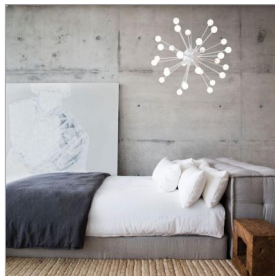

IMPULSE

FR44413CLD

LARGE ORB

Impulse is a dynamic LED design with a striking contemporary shape. Petite stems radiate from the spherical body while miniature acrylic ornaments of light glow at its tips. An array of chic finishes in Polished Chrome, Polished Gold, Black Chrome, and Cloud (White) intensifies its stunning effect.

DETAILS	
FINISH:	Cloud
MATERIAL:	Steel
SLOPE DEGREE:	90
DIMMABLE:	YES - CL TYPE DIMMER (SSL7A)

DIMENSIONS	
WIDTH:	24"
HEIGHT:	24"
WEIGHT:	8.8lb

LIGHT SOURCE	
LIGHT SOURCE:	Integrated LED
LED NAME:	(30) SA44413CLD
WATTAGE:	30-1.50w LED *Included
VOLTAGE:	120v
COLOR TEMP:	3000
LUMENS:	1920
CRI:	80
INCANDESCENT EQUIVALENCY:	30 x 10w
DIMMABLE:	YES - CL TYPE DIMMER (SSL7A)

MOUNTING	
CANOPY:	6" Dia.
LEAD WIRE:	1 X 120"

SHIPPING	
CARTON LENGTH:	12
CARTON WIDTH:	10.5
CARTON HEIGHT:	20
CARTON WEIGHT:	11

PRODUCT DETAILS:

- This chain or cable hung fixture may be installed on any sloped ceiling
- Suitable for use in dry (indoor) locations as defined by NEC and CEC. Meets United States UL Underwriters Laboratories & CSA Canadian Standards Association Product Safety Standards
- LED components carry a 5-year limited warranty
- Distinctive mid-century modern elements merge with sleek and timeless forms for a vintage vibe with modern flair
- Neutral perfection with a flawless white finish enhances design