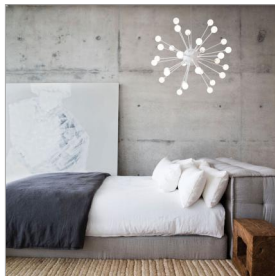

IMPULSE

FR44413CLD

LARGE ORB

Impulse is a dynamic LED design with a striking contemporary shape. Petite stems radiate from the spherical body while miniature acrylic ornaments of light glow at its tips. An array of chic finishes in Polished Chrome, Polished Gold, Black Chrome, and Cloud (White) intensifies its stunning effect.

DETAILS	
FINISH:	Cloud
MATERIAL:	Steel
SLOPE DEGREE:	90
DIMMABLE:	YES - CL TYPE DIMMER (SSL7A)

DIMENSIONS	
WIDTH:	24"
HEIGHT:	24"
WEIGHT:	8.8lb

LIGHT SOURCE	
LIGHT SOURCE:	Integrated LED
LED NAME:	(30) SA44413CLD
VOLTAGE:	120v
COLOR TEMP:	3000
LUMENS:	1920
CRI:	80
INCANDESCENT EQUIVALENCY:	30 x 10w
DIMMABLE:	YES - CL TYPE DIMMER (SSL7A)

MOUNTING	
CANOPY:	6" Dia.
LEAD WIRE:	1 X 120"

SHIPPING	
CARTON LENGTH:	12
CARTON WIDTH:	10.5
CARTON HEIGHT:	20
CARTON WEIGHT:	11

PRODUCT DETAILS:

- This item may be hung on a sloped ceiling
- Suitable for use in dry (indoor) locations as defined by NEC and CEC. Meets United States UL Underwriters Laboratories & CSA Canadian Standards Association Product Safety Standards.
- LED components carry a 5-year limited warranty
- Distinctive mid-century modern elements merge with sleek and timeless forms for a vintage vibe with modern flair