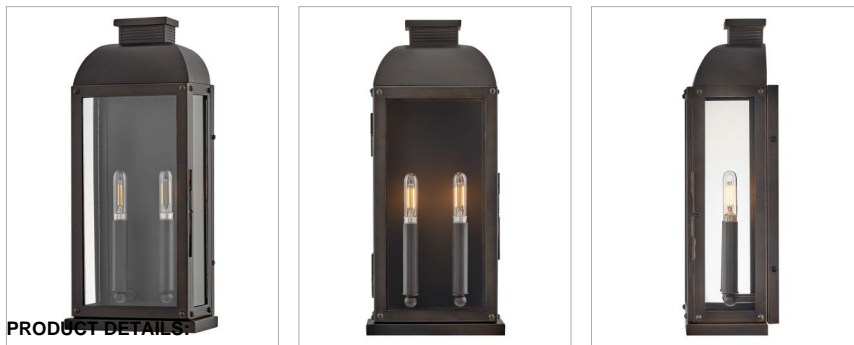

# TIVERTON

**28834DX**

**MEDIUM WALL MOUNT LANTERN**

Paying homage to the charm and elegance of Southern colonial aesthetics, Tiverton is a contemporary interpretation of traditional gas lantern design. The rounded silhouette, composed of solid brass, features an arched roof with louvered molding, tall glass panes, and a hinged door for style and function. The rubbed Dark Oxidized Brass finish creates a dramatic, subtly distressed appearance that complements both classic and modern décor.

DETAILS	
FINISH:	Dark Oxidized Brass
MATERIAL:	Brass
GLASS:	Clear
DIMMABLE:	YES - WITH DIMMABLE LAMP (NOT INCLUDED)

DIMENSIONS	
WIDTH:	7.5"
HEIGHT:	17"
WEIGHT:	7lb
BACK PLATE:	6.75"W X 13"H
EXTENSION:	5"
TOP TO OUTLET:	7.25- 12.75"

LIGHT SOURCE	
LIGHT SOURCE:	Socketed
WATTAGE:	2-5w Cand. LED, 60w Equiv.
VOLTAGE:	120v

SHIPPING	
CARTON LENGTH:	10
CARTON WIDTH:	7.8
CARTON HEIGHT:	20.3
CARTON WEIGHT:	8.1

PRODUCT DETAILS:

- Suitable for use in wet (outdoor direct rain) locations as defined by NEC and CEC. Meets United States UL Underwriters Laboratories & CSA Canadian Standards Association Product Safety Standards
- Classic lines and heritage details complement traditional architecture
- 2-year finish warranty
- Adjustable mounting hardware. Top to outlet range 7.25" - 12.75"