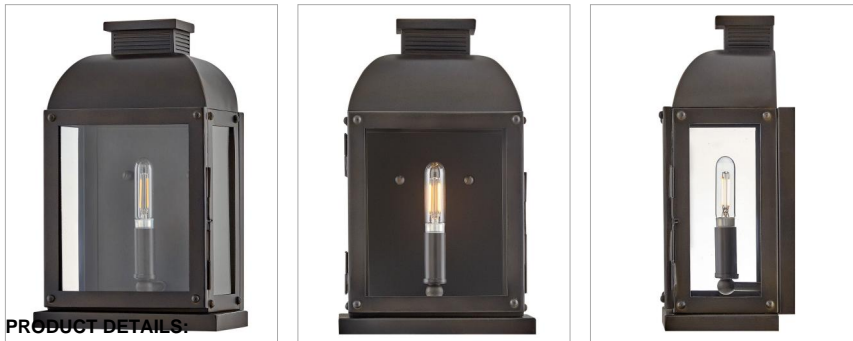

Heritage
COLLECTION

TIVERTON

28830DX

SMALL WALL MOUNT LANTERN

Paying homage to the charm and elegance of Southern colonial aesthetics, Tiverton is a contemporary interpretation of traditional gas lantern design. The rounded silhouette, composed of solid brass, features an arched roof with louvered molding, tall glass panes, and a hinged door for style and function. The rubbed Dark Oxidized Brass finish creates a dramatic, subtly distressed appearance that complements both classic and modern décor.

DETAILS

FINISH:	Dark Oxidized Brass
MATERIAL:	Brass
GLASS:	Clear
DIMMABLE:	YES - WITH DIMMABLE LAMP (NOT INCLUDED)

DIMENSIONS

WIDTH:	7.5"
HEIGHT:	12"
WEIGHT:	4.6lb
BACK PLATE:	6.75"W X 8"H
EXTENSION:	5"
TOP TO OUTLET:	6"

LIGHT SOURCE

LIGHT SOURCE:	Socketed
WATTAGE:	1-5w Cand. LED, 60w Equiv.
VOLTAGE:	120v

SHIPPING

CARTON LENGTH:	10
CARTON WIDTH:	7.5
CARTON HEIGHT:	15.3
CARTON WEIGHT:	5.6

PRODUCT DETAILS:

- Suitable for use in wet (outdoor direct rain) locations as defined by NEC and CEC. Meets United States UL Underwriters Laboratories & CSA Canadian Standards Association Product Safety Standards
- Classic lines and heritage details complement traditional architecture
- 2-year finish warranty