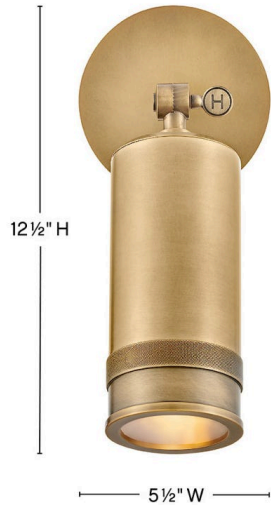

## 28810HB

### SMALL DOWN LIGHT SCONCE

Designed to stand out rather than blend in, Pratt's spotlight design with knurled detailing accentuates indoor or outdoor settings with sophisticated style. Black Oxide and Heritage Brass finishes effortlessly complement any architectural or décor aesthetic.

DETAILS	
FINISH:	Heritage Brass
MATERIAL:	Aluminum
GLASS:	Clear
DIMMABLE:	YES - WITH DIMMABLE LAMP (NOT INCLUDED)

DIMENSIONS	
WIDTH:	5.5"
HEIGHT:	12.5"
WEIGHT:	2.6lb
BACK PLATE:	5.5" Dia.
EXTENSION:	5.5"
TOP TO OUTLET:	2.75"

LIGHT SOURCE	
LIGHT SOURCE:	Socketed
WATTAGE:	1-7w GU10 LED
VOLTAGE:	120v

SHIPPING	
CARTON LENGTH:	15.3
CARTON WIDTH:	8.8
CARTON HEIGHT:	9
CARTON WEIGHT:	3.7