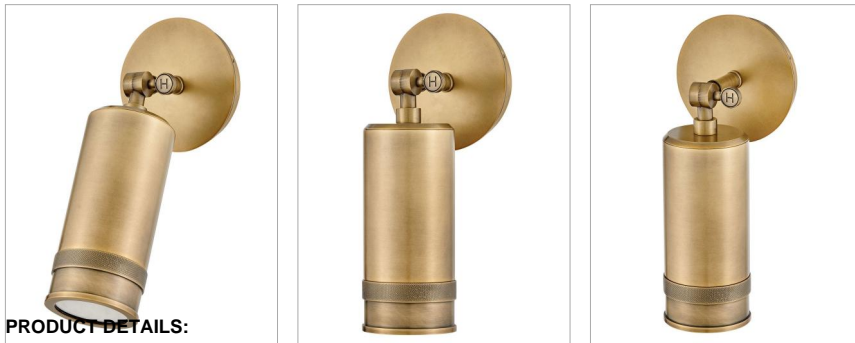

PRATT

28810HB

SMALL WALL MOUNT LANTERN

Designed to stand out rather than blend in, Pratt is a sophisticated outdoor spotlight with a pivotable shade and knurl detailing. Black Oxide and Heritage Brass finishes effortlessly complement any interior and exterior space.

DETAILS	
FINISH:	Heritage Brass
MATERIAL:	Aluminum
GLASS:	Clear
DIMMABLE:	YES, WITH DIMMABLE LAMP (NOT INCLUDED)

DIMENSIONS	
WIDTH:	5.5"
HEIGHT:	12.5"
WEIGHT:	2.6lb
BACK PLATE:	5.5" Dia.
EXTENSION:	5.5"
TOP TO OUTLET:	2.75"

LIGHT SOURCE	
LIGHT SOURCE:	Socketed
WATTAGE:	1-7w GU10 LED, 50w Equiv.
VOLTAGE:	120v

SHIPPING	
CARTON LENGTH:	15.3
CARTON WIDTH:	8.8
CARTON HEIGHT:	9
CARTON WEIGHT:	3.7

PRODUCT DETAILS:

- Mounting hardware is hidden on the back plate to ensure a clean silhouette
- Suitable for use in wet (outdoor direct rain) locations as defined by NEC and CEC. Meets United States UL Underwriters Laboratories & CSA Canadian Standards Association Product Safety Standards
- Fixture is Dark Sky compliant and engineered to minimize light glare upward into the night sky
- Suitable for use in both interior and outdoor spaces.
- Pivotable shade with clear glass lens.
- GU10 LED bulb required, not included.
- Install as a downlight only.
- 2-year finish warranty