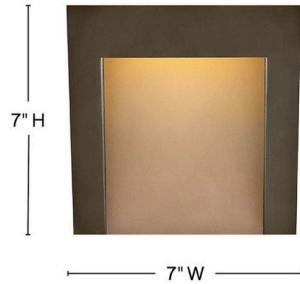

**COASTAL
ELEMENTS™**
collection

TAPER

2140TR

SMALL LED WALL SCONCE

Sleek and sophisticated, Taper is built to last with a timeless, minimalist style that radiates contemporary cool. Its recessed integrated LEDs are directed downward with gradient illumination that grazes the gently sloped design.

DETAILS	
FINISH:	Textured Oil Rubbed Bronze
MATERIAL:	Composite
GLASS:	Etched Lens
DIMMABLE:	YES - CL TYPE DIMMER (SSL7A)

DIMENSIONS	
WIDTH:	7"
HEIGHT:	7"
WEIGHT:	2lb
BACK PLATE:	6.75"W X 6.5"H
EXTENSION:	3.5"
TOP TO OUTLET:	3.5"

LIGHT SOURCE	
LIGHT SOURCE:	Integrated LED
LED NAME:	L214X-6
WATTAGE:	8w LED *Included
VOLTAGE:	120v
LUMENS:	600
CRI:	90
INCANDESCENT EQUIVALENCY:	1 x 60w
DIMMABLE:	YES - CL TYPE DIMMER (SSL7A)

SHIPPING	
CARTON LENGTH:	9
CARTON WIDTH:	5.5
CARTON HEIGHT:	9.8
CARTON WEIGHT:	2.6