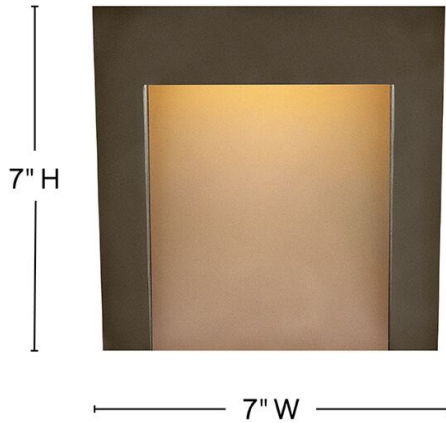

**COASTAL
ELEMENTS™**
collection

TAPER

2140TR

EXTRA SMALL WALL MOUNT LANTERN

Sleek and sophisticated, Taper is built to last with a timeless, minimalist style that radiates contemporary cool. Its recessed integrated LEDs are directed downward with gradient illumination that grazes the gently sloped design.

DETAILS	
FINISH:	Textured Oil Rubbed Bronze
MATERIAL:	Composite
GLASS:	Etched Lens
DIMMABLE:	YES - CL TYPE DIMMER (SSL7A)

DIMENSIONS	
WIDTH:	7"
HEIGHT:	7"
WEIGHT:	2lb
BACK PLATE:	6.75"W X 6.5"H
EXTENSION:	3.5"
TOP TO OUTLET:	3.5"