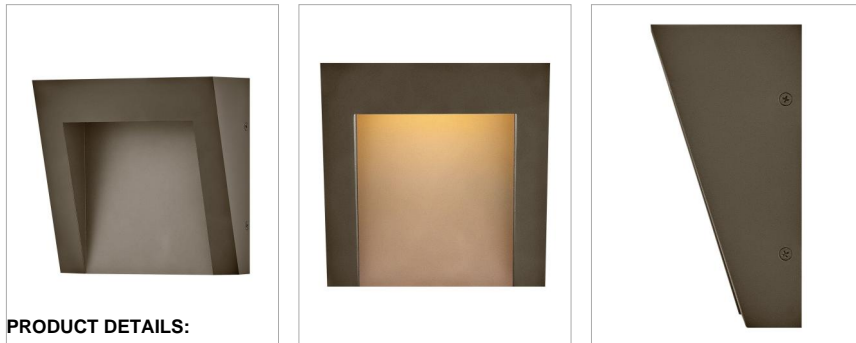

**COASTAL
ELEMENTS™**
collection

TAPER

2140TR

EXTRA SMALL WALL MOUNT LANTERN

Sleek and sophisticated, Taper is built to last with a timeless, minimalist style that radiates contemporary cool. Its recessed integrated LEDs are directed downward with gradient illumination that grazes the gently sloped design.

DETAILS	
FINISH:	Textured Oil Rubbed Bronze
MATERIAL:	Composite
GLASS:	Etched Lens
DIMMABLE:	YES - CL TYPE DIMMER (SSL7A)

DIMENSIONS	
WIDTH:	7"
HEIGHT:	7"
WEIGHT:	2lb
BACK PLATE:	6.75"W X 6.5"H
EXTENSION:	3.5"
TOP TO OUTLET:	3.5"

SHIPPING	
CARTON LENGTH:	9
CARTON WIDTH:	5.5
CARTON HEIGHT:	9.8
CARTON WEIGHT:	2.6

PRODUCT DETAILS:

- 5-year finish warranty
- LED components carry a 5-year limited warranty
- Suitable for use in wet (outdoor direct rain) locations as defined by NEC and CEC. Meets United States UL Underwriters Laboratories & CSA Canadian Standards Association Product Safety Standards
- ADA compliant
- The Coastal Elements Collection offers versatile designs, constructed of composite materials and coated with anti-fading finishes, for maximum durability in harsh climates
- Bold lines and a clean, minimalist style complement contemporary architecture
- Mounting hardware is hidden on the back plate to ensure a clean silhouette
- Fixture is Dark Sky compliant and engineered to minimize light glare upward into the night sky