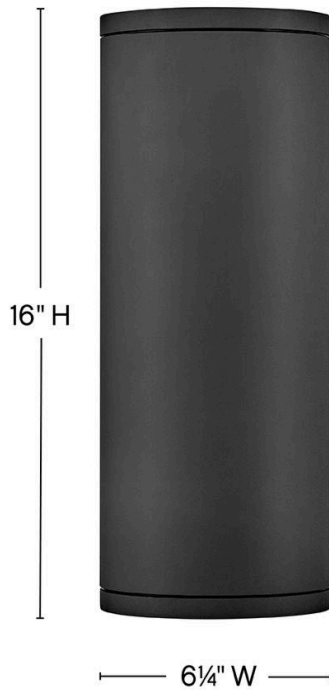

SILO

13595BK-LL

MEDIUM WALL MOUNT LANTERN

The perfect addition to Modern Coastal, Silo's compact design blends simple and long-lasting practicality. Built to stand up to harsh climates and available in three rust and corrosion-resistant finishes, Silo is available in a downlight-only option to meet dark sky compliance, an up and downlight for additional wall washing, and a small flush mount.

| DETAILS | |
|-----------|-----------------------------|
| FINISH: | Black |
| MATERIAL: | Composite |
| GLASS: | Etched Lens |
| DIMMABLE: | YES, CL TYPE DIMMER (SSL7A) |

| DIMENSIONS | |
|----------------|------------------|
| WIDTH: | 6.3" |
| HEIGHT: | 16" |
| WEIGHT: | 4.9lb |
| BACK PLATE: | 4.25"W X 7.125"H |
| EXTENSION: | 7.8" |
| TOP TO OUTLET: | 8" |

| LIGHT SOURCE | |
|---------------------------|-----------------------------|
| LIGHT SOURCE: | Socketed |
| LED NAME: | 6.5WR20-30K |
| WATTAGE: | 2-8w Med. LED *Included |
| VOLTAGE: | 120v |
| COLOR TEMP: | 3000 |
| LUMENS: | 575 |
| CRI: | 90 |
| INCANDESCENT EQUIVALENCY: | 1 x 50w |
| DIMMABLE: | YES, CL TYPE DIMMER (SSL7A) |

| SHIPPING | |
|----------------|-----|
| CARTON LENGTH: | 10 |
| CARTON WIDTH: | 9 |
| CARTON HEIGHT: | 19 |
| CARTON WEIGHT: | 6.6 |

PRODUCT DETAILS:

- Mounting hardware is hidden on the back plate to ensure a clean silhouette
- Suitable for use in wet (outdoor direct rain) locations as defined by NEC and CEC. Meets United States UL Underwriters Laboratories & CSA Canadian Standards Association Product Safety Standards
- Suitable for use in both interior and outdoor spaces.
- Meets California Energy Commission Title regulations/JA8 when using the included LED bulb
- 2-year finish warranty
- LED Bulbs carry a 3-year limited warranty
- Bold lines and a clean, minimalist style complement contemporary architecture