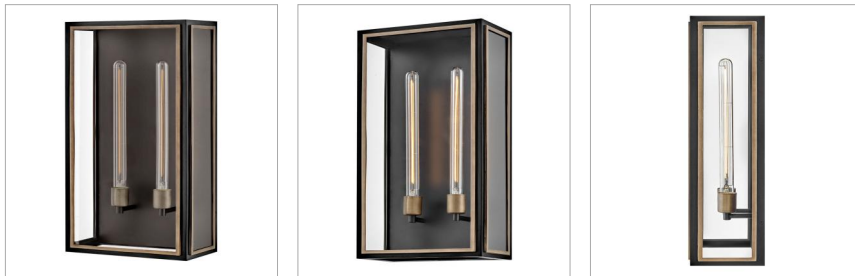

SHAW

12985BK-LL

LARGE WALL SCONCE

Traditional in style and unique in character, Shaw is a showstopper for indoor and outdoor spaces.

Distinguished by its dramatic frame and enchanting design elements, Shaw's robust, clear glass panels, rich two-tone finish, and captivating details unite to deliver dashing heritage charm.

DETAILS	
FINISH:	Black
MATERIAL:	Aluminum
GLASS:	Clear
DIMMABLE:	YES - CL TYPE DIMMER (SSL7A)

DIMENSIONS	
WIDTH:	12"
HEIGHT:	25"
WEIGHT:	14.3lb
BACK PLATE:	11.5"W X 24.75"H
EXTENSION:	6.3"
TOP TO OUTLET:	4.75"

LIGHT SOURCE	
LIGHT SOURCE:	Socketed
LED NAME:	(2) E26T1042415CL
WATTAGE:	2-4w Med. LED *Included
VOLTAGE:	120v
LUMENS:	720
CRI:	90
INCANDESCENT EQUIVALENCY:	2 x 40w
DIMMABLE:	YES - CL TYPE DIMMER (SSL7A)

SHIPPING	
CARTON LENGTH:	15.3
CARTON WIDTH:	9.5
CARTON HEIGHT:	29
CARTON WEIGHT:	16.7

PRODUCT DETAILS:

- Invisimount hardware is hidden on the backplate for a clean silhouette
- Wet Rated
- Adjustable mounting hardware: Top to outlet range 4.75" to 19.75"
- Outdoor finishes carry a 2-year warranty
- LED Bulbs carry a 3-year limited warranty
- LED bulb included - safer for the environment and a longer lifespan than incandescent bulbs
- Classic lines and heritage details complement traditional architecture
- Mounted at a point of entry, wall mount lights provide safety and security with a welcoming element