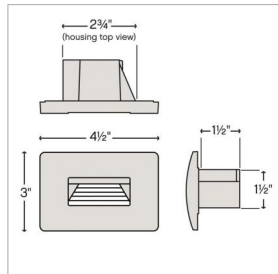

### LED 2700K STEP LIGHT 120V HORIZONTAL

The Luna step light is the perfect addition to any interior or exterior lighting plan and complements the Hinkley Luna outdoor lantern collection. A contemporary styled radius front die cast faceplate is included. The Luna step light is compatible with any decorator style faceplate and is easily retrofitted to any gang/receptacle location.

DETAILS	
FINISH:	Satin White
MATERIAL:	Zinc-Aluminum Alloy
DIMMABLE:	YES - CL TYPE DIMMER (SSL7A)

DIMENSIONS	
WIDTH:	4.5"
HEIGHT:	3"
DEPTH:	2

LIGHT SOURCE	
LIGHT SOURCE:	Integrated LED
LED NAME:	LS-20
WATTAGE:	4w LED *Included
VOLTAGE:	120v
LUMENS:	240
CRI:	90
INCANDESCENT EQUIVALENCY:	1 x 20w
DIMMABLE:	YES - CL TYPE DIMMER (SSL7A)

MOUNTING	
LEAD WIRE:	1 X 6"

SHIPPING	
CARTON LENGTH:	2.5
CARTON WIDTH:	3.3
CARTON HEIGHT:	3.3
CARTON WEIGHT:	1