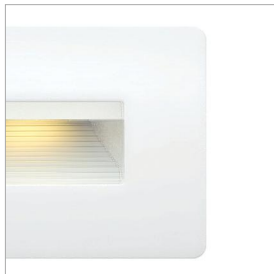

PRODUCT DETAILS:

- Wet Rated
- ADA compliant design provides added accessibility and maximum clearance
- Photometrics are based off engine/bulb photometrics at various mounting heights
- The Hinkley Home Automation App allows you to control your landscape lights anytime, anywhere. You can turn dimmers on/off and adjust sliding brightness settings remotely.
- Fits a standard gang junction box
- LED integrated components carry a 10-year limited warranty
- Bold lines and a clean, minimalist style complement contemporary architecture
- Line voltage fixture that accommodates higher wattage and light output (ideal for commercial and public spaces)

HINKLEY

HINKLEY
33000 Pin Oak Parkway
Avon Lake, OH 44012

PHONE: (440) 653-5500
Toll Free: 1 (800) 446-5539

hinkley.com