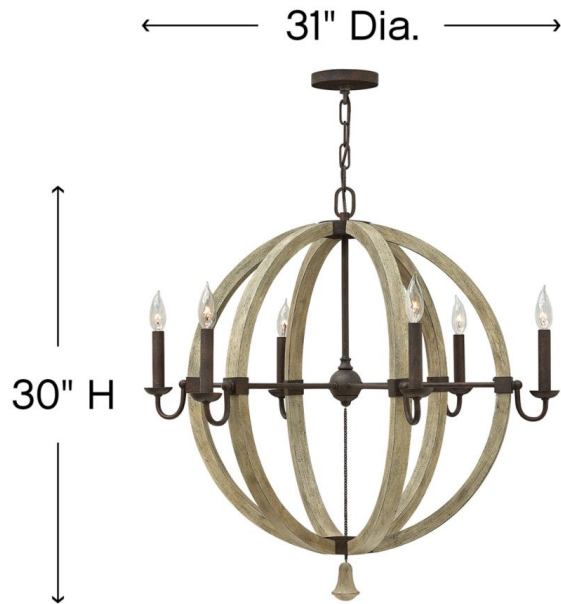

MIDDLEFIELD

FR40566IRR

LARGE ORB

Middlefield's rustic-chic design captures a historical feel with its solid distressed wood reminiscent of weathered ash, steel construction and iron rust finish. A pear-shaped wood finial adds an additional elegant detail.

DETAILS	
FINISH:	Iron Rust
MATERIAL:	Wood
SLOPE DEGREE:	90
DIMMABLE:	No

DIMENSIONS	
WIDTH:	31"
HEIGHT:	30"
WEIGHT:	13.5lb

LIGHT SOURCE	
LIGHT SOURCE:	Socketed
WATTAGE:	6-5w Cand. LED, 60w Equiv. or 6-60w Cand.
VOLTAGE:	120v

MOUNTING	
CANOPY:	5" Dia.
LEAD WIRE:	1 X 144"

SHIPPING	
CARTON LENGTH:	34.5
CARTON WIDTH:	30.5
CARTON HEIGHT:	28
CARTON WEIGHT:	27.5

PRODUCT DETAILS:

- This item may be hung on a sloped ceiling
- Suitable for use in dry (indoor) locations as defined by NEC and CEC. Meets United States UL Underwriters Laboratories & CSA Canadian Standards Association Product Safety Standards.
- Artisanal details, a rich finish and organic elements add warm rustic style