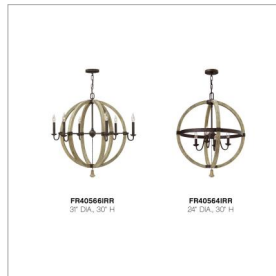

MIDDLEFIELD

FR40566IRR

LARGE ORB

Middlefield's rustic-chic design captures a historical feel with its solid distressed wood reminiscent of weathered ash, steel construction and iron rust finish. A pear-shaped wood finial adds an additional elegant detail.

DETAILS	
FINISH:	Iron Rust
MATERIAL:	Wood
SLOPE DEGREE:	90
DIMMABLE:	YES - WITH DIMMABLE LAMP (NOT INCLUDED)

DIMENSIONS	
WIDTH:	31"
HEIGHT:	30"
WEIGHT:	13.5lb

LIGHT SOURCE	
LIGHT SOURCE:	Socketed
WATTAGE:	6-5w Cand. LED, 60w Equiv. or 6-60w Cand.
VOLTAGE:	120v

MOUNTING	
CANOPY:	5" Dia.
LEAD WIRE:	1 X 144"

SHIPPING	
CARTON LENGTH:	34.5
CARTON WIDTH:	30.5
CARTON HEIGHT:	28
CARTON WEIGHT:	27.5

PRODUCT DETAILS:

- Suitable for use in dry (indoor) locations as defined by NEC and CEC. Meets United States UL Underwriters Laboratories & CSA Canadian Standards Association Product Safety Standards.
- This item may be hung on a sloped ceiling
- Artisanal details, a rich finish and organic elements add warm rustic style