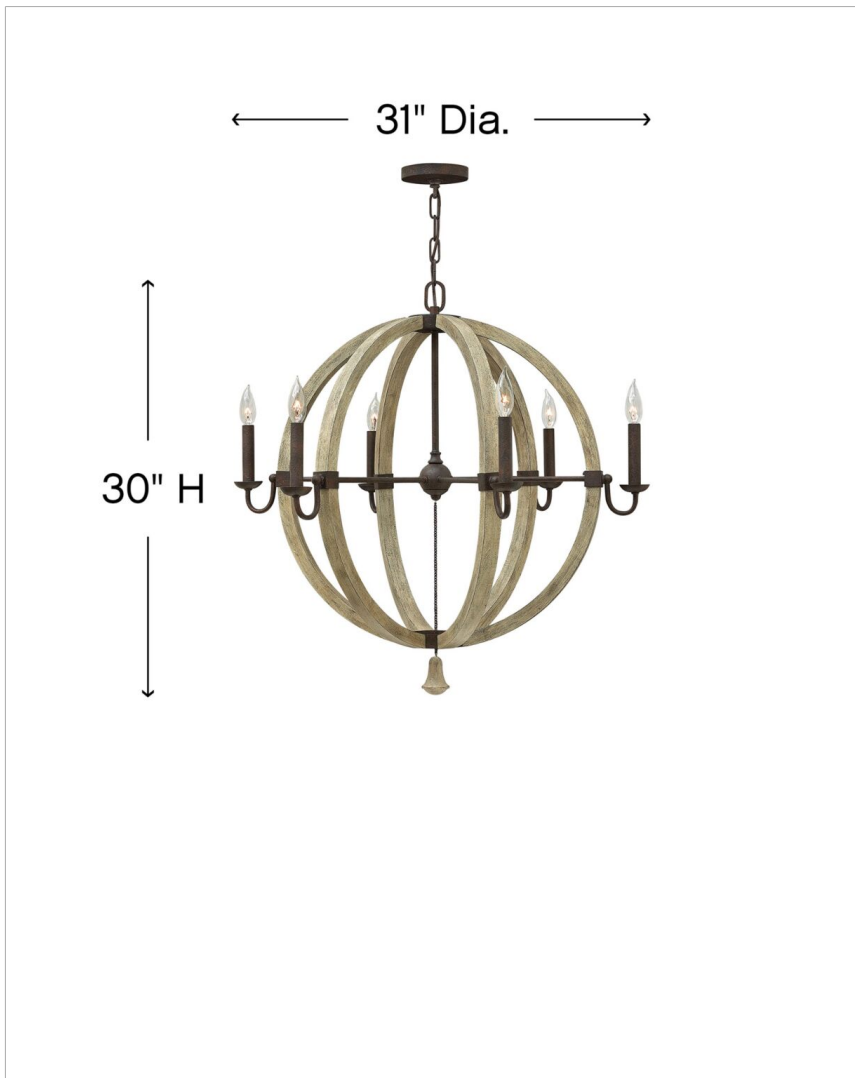

MIDDLEFIELD

FR40566IRR

LARGE ORB

Middlefield's rustic-chic design captures a historical feel with its solid distressed wood reminiscent of weathered ash, steel construction and iron rust finish. A pear-shaped wood finial adds an additional elegant detail.

DETAILS	
FINISH:	Iron Rust
MATERIAL:	Wood
SLOPE DEGREE:	90
DIMMABLE:	YES - WITH DIMMABLE LAMP (NOT INCLUDED)

DIMENSIONS	
WIDTH:	31"
HEIGHT:	30"
WEIGHT:	13.5lb

LIGHT SOURCE	
LIGHT SOURCE:	Socketed
WATTAGE:	6-5w Cand. LED, 60w Equiv. or 6-60w Cand.
VOLTAGE:	120v

MOUNTING	
CANOPY:	5" Dia.
LEAD WIRE:	1 X 144"

SHIPPING	
CARTON LENGTH:	34.5
CARTON WIDTH:	30.5
CARTON HEIGHT:	28
CARTON WEIGHT:	27.5

PRODUCT DETAILS:

- Suitable for use in dry (indoor) locations as defined by NEC and CEC. Meets United States UL Underwriters Laboratories & CSA Canadian Standards Association Product Safety Standards.
- This item may be hung on a sloped ceiling
- Artisanal details, a rich finish and organic elements add warm rustic style