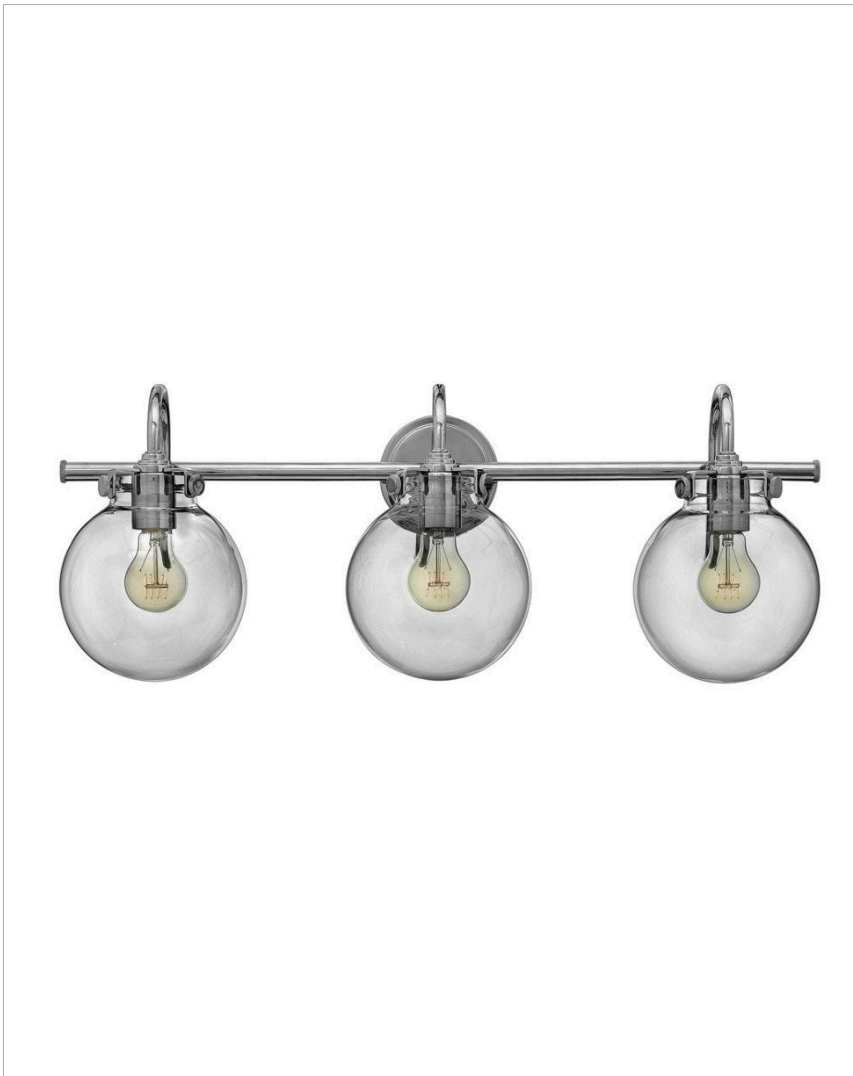

CONGRESS

50034CM

GLOBE GLASS THREE LIGHT VANITY

Congress is a traditional design that combines both hip and historical elements. This chic retro glass, mix and match collection comes in different shapes, colors and materials, and is the perfect vintage accent to any décor.

DETAILS	
FINISH:	Chrome
MATERIAL:	Steel
GLASS:	Clear
DIMMABLE:	No

DIMENSIONS	
WIDTH:	29.5"
HEIGHT:	11.5"
WEIGHT:	7lb
BACK PLATE:	4.75" Dia.
EXTENSION:	9.3"
TOP TO OUTLET:	3.5"

LIGHT SOURCE	
LIGHT SOURCE:	Socketed
WATTAGE:	3-12w Med. LED, 100w Equiv. or 3-100w Med.
VOLTAGE:	120v

SHIPPING	
CARTON LENGTH:	34
CARTON WIDTH:	21
CARTON HEIGHT:	12
CARTON WEIGHT:	13

PRODUCT DETAILS:

- Mounting hardware is hidden on the back plate to ensure a clean silhouette
- Fixture can be mounted either up or down
- Suitable for use in damp locations as defined by NEC and CEC. Meets United States UL Underwriters Laboratories & CSA Canadian Standards Association Product Safety Standards.
- Ideal for vintage filament bulbs (not included)
- Classic, elegant lines and timeless details enhance a traditional space
- Sparkling chrome with reflective finish