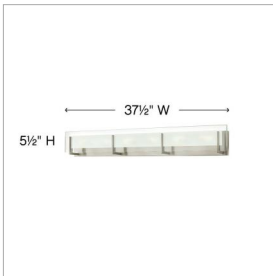

LATITUDE

5656BN

EXTRA LARGE SIX LIGHT VANITY

Latitude is contemporary and sleek, finding its true beauty in the minimalist design. The slim glass panel features rectangular etching while the subtle, split fork frames add understated architectural style.

DETAILS	
FINISH:	Brushed Nickel
MATERIAL:	Steel
GLASS:	Inside Etched Clear
DIMMABLE:	Yes

DIMENSIONS	
WIDTH:	37.5"
HEIGHT:	5.5"
WEIGHT:	11.8lb
BACK PLATE:	36.25"W X 4.75"H
EXTENSION:	4"
TOP TO OUTLET:	3.25"

LIGHT SOURCE	
LIGHT SOURCE:	Socketed
WATTAGE:	6-60w G-9 *Included or 6-5w G9 LED, 60w Equiv.
VOLTAGE:	120v

SHIPPING	
CARTON LENGTH:	40
CARTON WIDTH:	7.5
CARTON HEIGHT:	7.5
CARTON WEIGHT:	14

PRODUCT DETAILS:

- Invisimount hardware is hidden on the backplate for a clean silhouette
- This fixture can only be mounted with shades/glass facing up toward the ceiling
- Damp Rated
- ADA compliant design provides added accessibility and maximum clearance
- Bold silhouette with dramatic details creates a modern statement

HINKLEY

HINKLEY
33000 Pin Oak Parkway
Avon Lake, OH 44012

PHONE: (440) 653-5500
Toll Free: 1 (800) 446-5539

hinkley.com