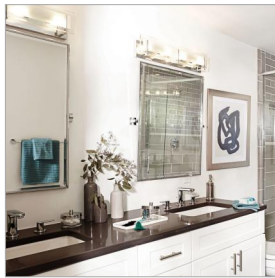

### FOUR LIGHT VANITY

Latitude is contemporary and sleek, finding its true beauty in the minimalist design. The slim glass panel features rectangular etching while the subtle, split fork frames add understated architectural style.

DETAILS	
FINISH:	Chrome
MATERIAL:	Steel
GLASS:	Inside-Etched Clear Panel

DIMENSIONS	
WIDTH:	26"
HEIGHT:	5.5"
WEIGHT:	8.5lb
BACK PLATE:	25"W X 4.75"H
EXTENSION:	4"
TOP TO OUTLET:	3.25"

LIGHT SOURCE	
LIGHT SOURCE:	Socket
WATTAGE:	4-60w G-9 *Included or 4-5w G-9, 60w Equiv.
VOLTAGE:	120v

#### PRODUCT DETAILS:

- Mounting hardware is hidden on the backplate to ensure a clean silhouette
- This fixture must be installed with shades/glass facing up toward the ceiling.
- Suitable for use in damp locations as defined by NEC and CEC. Meets United States UL Underwriters Laboratories & CSA Canadian Standards Association Product Safety Standards
- Fixture is ADA compliant and adheres to the standards and guidelines listed by the Americans with Disabilities Act
- Bold lines and a clean, minimalist style creates a modern look
- Sparkling chrome with reflective finish