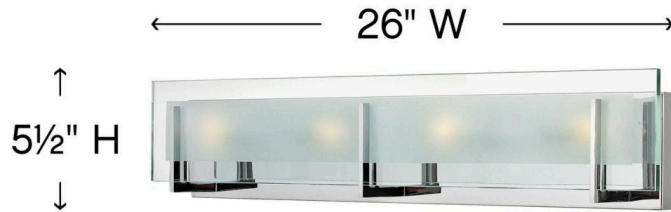

### FOUR LIGHT VANITY

Latitude is contemporary and sleek, finding its true beauty in the minimalist design. The slim glass panel features rectangular etching while the subtle, split fork frames add understated architectural style.

DETAILS	
FINISH:	Chrome
MATERIAL:	Steel
GLASS:	Inside-Etched Clear Panel

DIMENSIONS	
WIDTH:	26"
HEIGHT:	5.5"
WEIGHT:	8.5lb
BACK PLATE:	25"W X 4.75"H
EXTENSION:	4"
TOP TO OUTLET:	3.25"

LIGHT SOURCE	
LIGHT SOURCE:	Socket
WATTAGE:	4-60w G-9 *Included or 4-5w G-9, 60w Equiv.
VOLTAGE:	120v

#### PRODUCT DETAILS:

- Mounting hardware is hidden on the backplate to ensure a clean silhouette
- This fixture must be installed with shades/glass facing up toward the ceiling.
- Suitable for use in damp locations as defined by NEC and CEC. Meets United States UL Underwriters Laboratories & CSA Canadian Standards Association Product Safety Standards
- Fixture is ADA compliant and adheres to the standards and guidelines listed by the Americans with Disabilities Act
- Bold lines and a clean, minimalist style creates a modern look
- Sparkling chrome with reflective finish