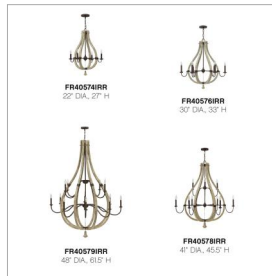

HINKLEY

HINKLEY
33000 Pin Oak Parkway
Avon Lake, OH 44012

PHONE: (440) 653-5500
Toll Free: 1 (800) 446-5539

hinkley.com