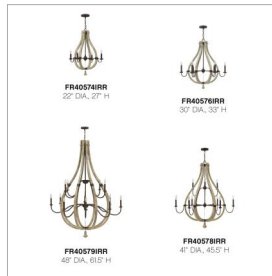

MIDDLEFIELD

FR40579IRR

EXTRA LARGE OPEN FRAME TWO TIER

Middlefield's rustic-chic design captures a historical feel with its solid distressed wood reminiscent of weathered ash, steel construction and iron rust finish. A pear-shaped wood finial adds an additional elegant detail.

DETAILS	
FINISH:	Iron Rust
MATERIAL:	Wood
SLOPE DEGREE:	90
DIMMABLE:	YES - WITH DIMMABLE LAMP (NOT INCLUDED)

DIMENSIONS	
WIDTH:	48"
HEIGHT:	61.5"
WEIGHT:	27lb

LIGHT SOURCE	
LIGHT SOURCE:	Socketed
WATTAGE:	12-5w Cand. LED, 60w Equiv.
VOLTAGE:	120v

MOUNTING	
CANOPY:	6.25" Dia.
LEAD WIRE:	1 X 144"

SHIPPING	
CARTON LENGTH:	64
CARTON WIDTH:	35
CARTON HEIGHT:	30
CARTON WEIGHT:	65

PRODUCT DETAILS:

- Suitable for use in dry (indoor) locations as defined by NEC and CEC. Meets United States UL Underwriters Laboratories & CSA Canadian Standards Association Product Safety Standards.
- This item may be hung on a sloped ceiling
- Artisanal details, a rich finish and organic elements add warm rustic style