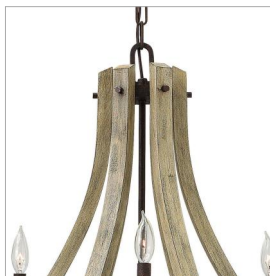

MIDDLEFIELD

FR40578IRR

LARGE OPEN FRAME TWO TIER

Middlefield's rustic-chic design captures a historical feel with its solid distressed wood reminiscent of weathered ash, steel construction and iron rust finish. A pear-shaped wood finial adds an additional elegant detail.

DETAILS	
FINISH:	Iron Rust
MATERIAL:	Wood
SLOPE DEGREE:	90
DIMMABLE:	YES, WITH DIMMABLE LAMP (NOT INCLUDED)

DIMENSIONS	
WIDTH:	41"
HEIGHT:	45.5"
WEIGHT:	20.5lb

LIGHT SOURCE	
LIGHT SOURCE:	Socketed
WATTAGE:	9-5w Cand. LED, 60w Equiv.
VOLTAGE:	120v

MOUNTING	
CANOPY:	6.5" Dia.
LEAD WIRE:	1 X 144"

SHIPPING	
CARTON LENGTH:	44
CARTON WIDTH:	39.8
CARTON HEIGHT:	44
CARTON WEIGHT:	50

PRODUCT DETAILS:

- This item may be hung on a sloped ceiling
- Suitable for use in dry (indoor) locations as defined by NEC and CEC. Meets United States UL Underwriters Laboratories & CSA Canadian Standards Association Product Safety Standards.
- Artisanal details, a rich finish and organic elements add warm rustic style

HINKLEY

HINKLEY
33000 Pin Oak Parkway
Avon Lake, OH 44012

PHONE: (440) 653-5500
Toll Free: 1 (800) 446-5539

hinkley.com