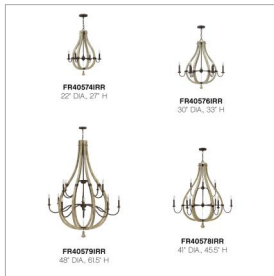

MIDDLEFIELD

FR40578IRR

LARGE OPEN FRAME TWO TIER

Middlefield's rustic-chic design captures a historical feel with its solid distressed wood reminiscent of weathered ash, steel construction and iron rust finish. A pear-shaped wood finial adds an additional elegant detail.

| DETAILS | |
|---------------|---|
| FINISH: | Iron Rust |
| MATERIAL: | Wood |
| SLOPE DEGREE: | 90 |
| DIMMABLE: | YES - WITH DIMMABLE LAMP (NOT INCLUDED) |

| DIMENSIONS | |
|------------|--------|
| WIDTH: | 41" |
| HEIGHT: | 45.5" |
| WEIGHT: | 20.5lb |

| SHIPPING | |
|----------------|------|
| CARTON LENGTH: | 44 |
| CARTON WIDTH: | 39.8 |
| CARTON HEIGHT: | 44 |
| CARTON WEIGHT: | 50 |

PRODUCT DETAILS:

- This item may be hung on a sloped ceiling
- Suitable for use in dry (indoor) locations as defined by NEC and CEC. Meets United States UL Underwriters Laboratories & CSA Canadian Standards Association Product Safety Standards.
- Artisanal details, a rich finish and organic elements add warm rustic style