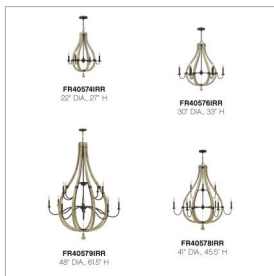

MIDDLEFIELD

FR40578IRR

LARGE OPEN FRAME TWO TIER

Middlefield's rustic-chic design captures a historical feel with its solid distressed wood reminiscent of weathered ash, steel construction and iron rust finish. A pear-shaped wood finial adds an additional elegant detail.

DETAILS	
FINISH:	Iron Rust
MATERIAL:	Wood
SLOPE DEGREE:	90
DIMMABLE:	YES, WITH DIMMABLE LAMP (NOT INCLUDED)

DIMENSIONS	
WIDTH:	41"
HEIGHT:	45.5"
WEIGHT:	20.5lb

LIGHT SOURCE	
LIGHT SOURCE:	Socketed
WATTAGE:	9-5w Cand. LED, 60w Equiv.
VOLTAGE:	120v

MOUNTING	
CANOPY:	6.5" Dia.
LEAD WIRE:	1 X 144"

SHIPPING	
CARTON LENGTH:	44
CARTON WIDTH:	39.8
CARTON HEIGHT:	44
CARTON WEIGHT:	50

PRODUCT DETAILS:

- This item may be hung on a sloped ceiling
- Suitable for use in dry (indoor) locations as defined by NEC and CEC. Meets United States UL Underwriters Laboratories & CSA Canadian Standards Association Product Safety Standards.
- Artisanal details, a rich finish and organic elements add warm rustic style

HINKLEY

HINKLEY
33000 Pin Oak Parkway
Avon Lake, OH 44012

PHONE: (440) 653-5500
Toll Free: 1 (800) 446-5539

hinkley.com