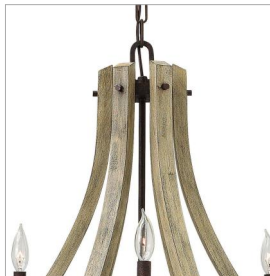

MIDDLEFIELD

FR40578IRR

LARGE OPEN FRAME TWO TIER

Middlefield's rustic-chic design captures a historical feel with its solid distressed wood reminiscent of weathered ash, steel construction and iron rust finish. A pear-shaped wood finial adds an additional elegant detail.

| DETAILS | |
|---------------|---|
| FINISH: | Iron Rust |
| MATERIAL: | Wood |
| SLOPE DEGREE: | 90 |
| DIMMABLE: | YES - WITH DIMMABLE LAMP (NOT INCLUDED) |

| DIMENSIONS | |
|------------|--------|
| WIDTH: | 41" |
| HEIGHT: | 45.5" |
| WEIGHT: | 20.5lb |

| LIGHT SOURCE | |
|---------------|----------|
| LIGHT SOURCE: | Socketed |
| WATTAGE: | 37907 |
| VOLTAGE: | 120v |

| MOUNTING | |
|------------|-----------|
| CANOPY: | 6.5" Dia. |
| LEAD WIRE: | 1 X 144" |

| SHIPPING | |
|----------------|------|
| CARTON LENGTH: | 44 |
| CARTON WIDTH: | 39.8 |
| CARTON HEIGHT: | 44 |
| CARTON WEIGHT: | 50 |

PRODUCT DETAILS:

- This item may be hung on a sloped ceiling
- Suitable for use in dry (indoor) locations as defined by NEC and CEC. Meets United States UL Underwriters Laboratories & CSA Canadian Standards Association Product Safety Standards.
- Artisanal details, a rich finish and organic elements add warm rustic style