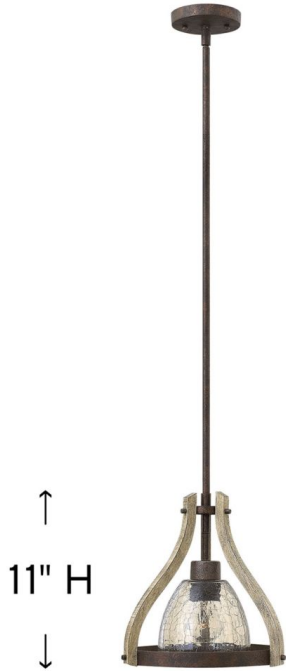

12" Dia.

↑  
11" H  
↓

#### PRODUCT DETAILS:

- This item may be hung on a sloped ceiling
- This fixture includes multiple down stems in various lengths to customize the installation height of the fixture, including one 6" stem and two 12" stems
- Suitable for use in dry (indoor) locations as defined by NEC and CEC. Meets United States UL Underwriters Laboratories & CSA Canadian Standards Association Product Safety Standards.
- Artisanal details, a rich finish and organic elements add warm rustic style

#### SMALL PENDANT

Middlefield's rustic-chic design captures a historical feel with its solid distressed wood reminiscent of weathered ash, steel construction and iron rust finish. A pear-shaped wood finial adds an additional elegant detail.

DETAILS	
FINISH:	Iron Rust
MATERIAL:	Wood
GLASS:	Smoked Crackle
SLOPE DEGREE:	90
DIMMABLE:	YES, WITH DIMMABLE LAMP (NOT INCLUDED)

DIMENSIONS	
WIDTH:	12"
HEIGHT:	11"
WEIGHT:	4lb

LIGHT SOURCE	
LIGHT SOURCE:	Socketed
WATTAGE:	1-14w Med. LED, 100w Equiv.
VOLTAGE:	120v