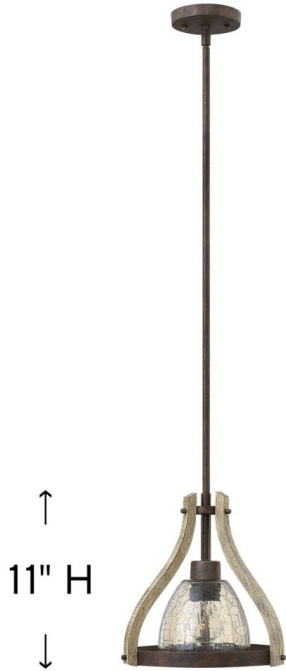

12" Dia.

11" H

**PRODUCT DETAILS:**

- This item may be hung on a sloped ceiling
- This fixture includes multiple down stems in various lengths to customize the installation height of the fixture, including one 6" stem and two 12" stems
- Suitable for use in dry (indoor) locations as defined by NEC and CEC. Meets United States UL Underwriters Laboratories & CSA Canadian Standards Association Product Safety Standards.
- Artisanal details, a rich finish and organic elements add warm rustic style

### SMALL PENDANT

Middlefield's rustic-chic design captures a historical feel with its solid distressed wood reminiscent of weathered ash, steel construction and iron rust finish. A pear-shaped wood finial adds an additional elegant detail.

DETAILS	
FINISH:	Iron Rust
MATERIAL:	Wood
GLASS:	Smoked Crackle
SLOPE DEGREE:	90
DIMMABLE:	YES - WITH DIMMABLE LAMP (NOT INCLUDED)

DIMENSIONS	
WIDTH:	12"
HEIGHT:	11"
WEIGHT:	4lb

LIGHT SOURCE	
LIGHT SOURCE:	Socketed
WATTAGE:	37778
VOLTAGE:	120v

MOUNTING	
CANOPY:	4.75" Dia.
LEAD WIRE:	1 X 120"
MAX HEIGHT:	43.3

SHIPPING	
CARTON LENGTH:	21.5
CARTON WIDTH:	14
CARTON HEIGHT:	14
CARTON WEIGHT:	7