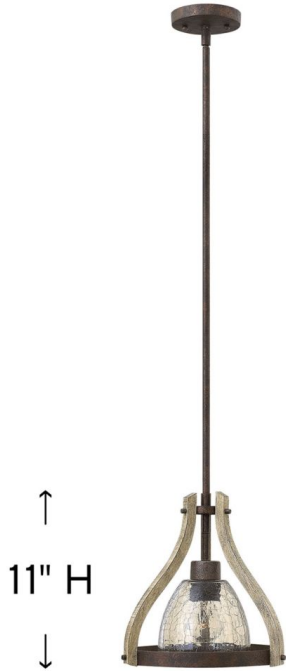

12" Dia.

11" H

PRODUCT DETAILS:

- This item may be hung on a sloped ceiling
- This fixture includes multiple down stems in various lengths to customize the installation height of the fixture, including one 6" stem and two 12" stems
- Suitable for use in dry (indoor) locations as defined by NEC and CEC. Meets United States UL Underwriters Laboratories & CSA Canadian Standards Association Product Safety Standards.
- Artisanal details, a rich finish and organic elements add warm rustic style

MIDDLEFIELD

FR40577IRR

SMALL PENDANT

Middlefield's rustic-chic design captures a historical feel with its solid distressed wood reminiscent of weathered ash, steel construction and iron rust finish. A pear-shaped wood finial adds an additional elegant detail.

DETAILS	
FINISH:	Iron Rust
MATERIAL:	Wood
GLASS:	Smoked Crackle
SLOPE DEGREE:	90
DIMMABLE:	YES, WITH DIMMABLE LAMP (NOT INCLUDED)

DIMENSIONS	
WIDTH:	12"
HEIGHT:	11"
WEIGHT:	4lb

LIGHT SOURCE	
LIGHT SOURCE:	Socketed
WATTAGE:	1-14w Med. LED, 100w Equiv.
VOLTAGE:	120v

MOUNTING	
CANOPY:	4.75" Dia.
LEAD WIRE:	1 X 120"
MAX HEIGHT:	43.3

SHIPPING	
CARTON LENGTH:	21.5
CARTON WIDTH:	14
CARTON HEIGHT:	14
CARTON WEIGHT:	7