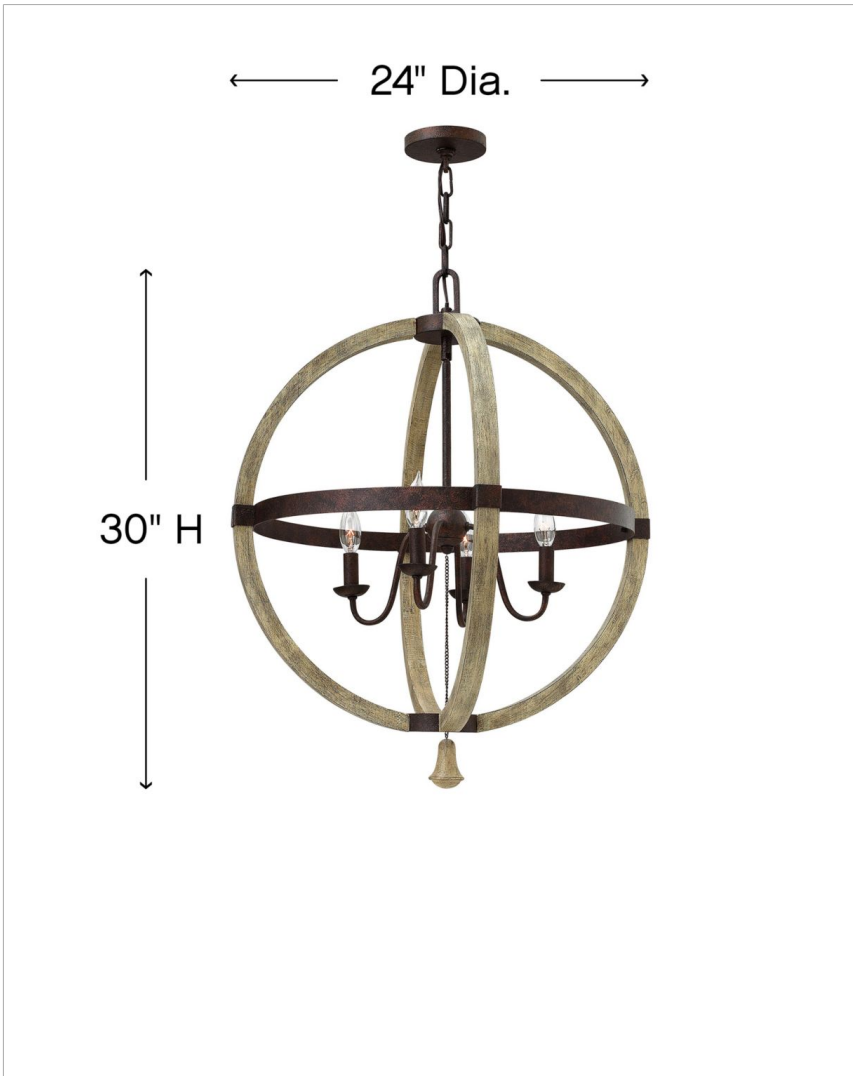

MIDDLEFIELD

FR40564IRR

MEDIUM ORB

Middlefield's rustic-chic design captures a historical feel with its solid distressed wood reminiscent of weathered ash, steel construction and iron rust finish. A pear-shaped wood finial adds an additional elegant detail.

DETAILS	
FINISH:	Iron Rust
MATERIAL:	Wood
SLOPE DEGREE:	90
DIMMABLE:	YES, WITH DIMMABLE LAMP (NOT INCLUDED)

DIMENSIONS	
WIDTH:	24"
HEIGHT:	30"
WEIGHT:	12lb

LIGHT SOURCE	
LIGHT SOURCE:	Socketed
WATTAGE:	4-5w Cand. LED, 60w Equiv.
VOLTAGE:	120v

MOUNTING	
CANOPY:	5" Dia.
LEAD WIRE:	1 X 144"

SHIPPING	
CARTON LENGTH:	25
CARTON WIDTH:	25
CARTON HEIGHT:	27
CARTON WEIGHT:	21

PRODUCT DETAILS:

- This item may be hung on a sloped ceiling
- Suitable for use in dry (indoor) locations as defined by NEC and CEC. Meets United States UL Underwriters Laboratories & CSA Canadian Standards Association Product Safety Standards.
- Artisanal details, a rich finish and organic elements add warm rustic style