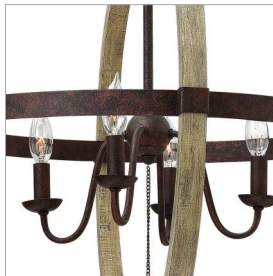

MIDDLEFIELD

FR40564IRR

MEDIUM ORB

Middlefield's rustic-chic design captures a historical feel with its solid distressed wood reminiscent of weathered ash, steel construction and iron rust finish. A pear-shaped wood finial adds an additional elegant detail.

DETAILS	
FINISH:	Iron Rust
MATERIAL:	Wood
SLOPE DEGREE:	90
DIMMABLE:	YES, WITH DIMMABLE LAMP (NOT INCLUDED)

DIMENSIONS	
WIDTH:	24"
HEIGHT:	30"
WEIGHT:	12lb

LIGHT SOURCE	
LIGHT SOURCE:	Socketed
WATTAGE:	4-5w Cand. LED, 60w Equiv.
VOLTAGE:	120v

MOUNTING	
CANOPY:	5" Dia.
LEAD WIRE:	1 X 144"

SHIPPING	
CARTON LENGTH:	25
CARTON WIDTH:	25
CARTON HEIGHT:	27
CARTON WEIGHT:	21

PRODUCT DETAILS:

- This item may be hung on a sloped ceiling
- Suitable for use in dry (indoor) locations as defined by NEC and CEC. Meets United States UL Underwriters Laboratories & CSA Canadian Standards Association Product Safety Standards.
- Artisanal details, a rich finish and organic elements add warm rustic style