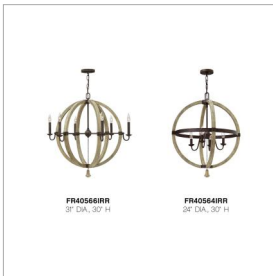

MIDDLEFIELD

FR40564IRR

MEDIUM ORB

Middlefield's rustic-chic design captures a historical feel with its solid distressed wood reminiscent of weathered ash, steel construction and iron rust finish. A pear-shaped wood finial adds an additional elegant detail.

DETAILS	
FINISH:	Iron Rust
MATERIAL:	Wood
SLOPE DEGREE:	90
DIMMABLE:	YES, WITH DIMMABLE LAMP (NOT INCLUDED)

DIMENSIONS	
WIDTH:	24"
HEIGHT:	30"
WEIGHT:	12lb

LIGHT SOURCE	
LIGHT SOURCE:	Socketed
WATTAGE:	4-5w Cand. LED, 60w Equiv.
VOLTAGE:	120v

MOUNTING	
CANOPY:	5" Dia.
LEAD WIRE:	1 X 144"

SHIPPING	
CARTON LENGTH:	25
CARTON WIDTH:	25
CARTON HEIGHT:	27
CARTON WEIGHT:	21

PRODUCT DETAILS:

- This item may be hung on a sloped ceiling
- Suitable for use in dry (indoor) locations as defined by NEC and CEC. Meets United States UL Underwriters Laboratories & CSA Canadian Standards Association Product Safety Standards.
- Artisanal details, a rich finish and organic elements add warm rustic style