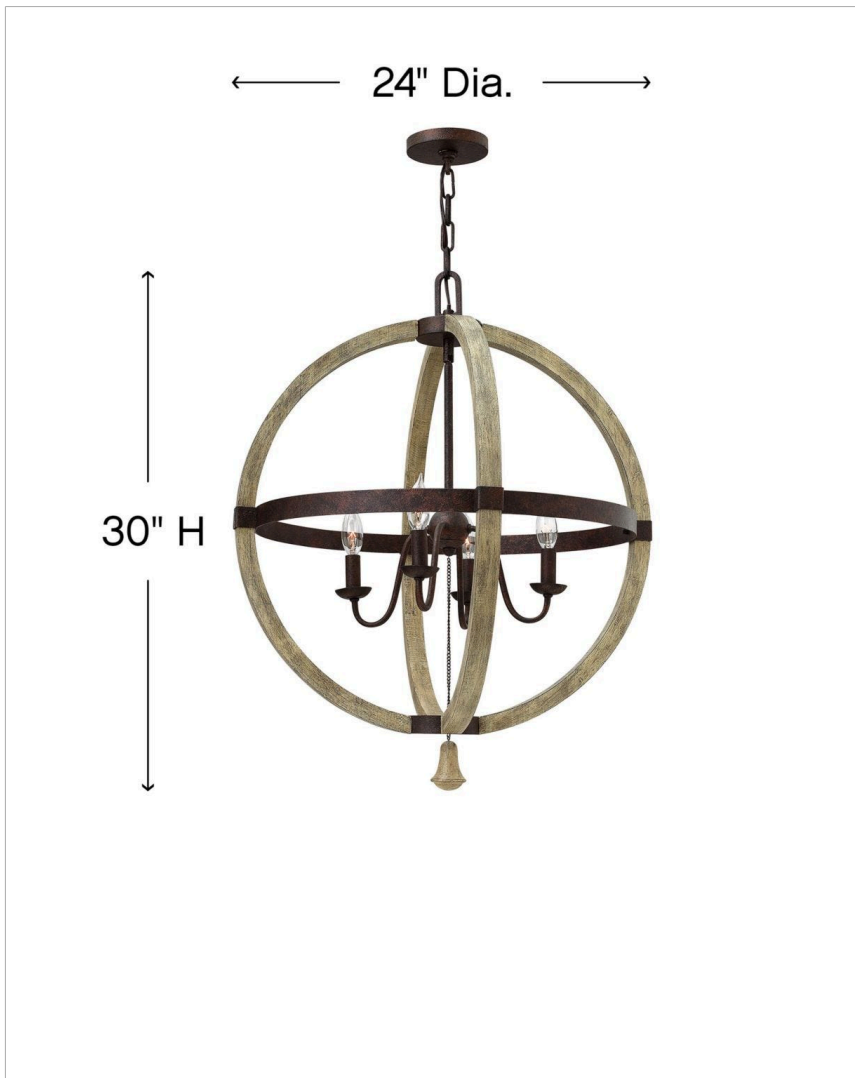

### MEDIUM ORB

Middlefield's rustic-chic design captures a historical feel with its solid distressed wood reminiscent of weathered ash, steel construction and iron rust finish. A pear-shaped wood finial adds an additional elegant detail.

DETAILS	
FINISH:	Iron Rust*
MATERIAL:	Wood
SLOPE DEGREE:	90

DIMENSIONS	
WIDTH:	24"
HEIGHT:	30"
WEIGHT:	12lb

LIGHT SOURCE	
LIGHT SOURCE:	LED Lamp
WATTAGE:	4-5w Cand. LED, 60w Equiv.
VOLTAGE:	120v

MOUNTING	
CANOPY:	5" Dia.
LEAD WIRE:	1 X 144"

#### PRODUCT DETAILS:

- This chain or cable hung fixture may be installed on any sloped ceiling
- Suitable for use in dry (indoor) locations as defined by NEC and CEC. Meets United States UL Underwriters Laboratories & CSA Canadian Standards Association Product Safety Standards
- Artisanal details, a rich finish and artisanal elements add warm rustic style
- Bold and robust dark bronze finish