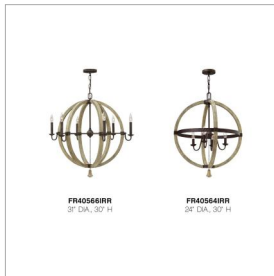

MIDDLEFIELD

FR40564IRR

MEDIUM ORB

Middlefield's rustic-chic design captures a historical feel with its solid distressed wood reminiscent of weathered ash, steel construction and iron rust finish. A pear-shaped wood finial adds an additional elegant detail.

DETAILS	
FINISH:	Iron Rust*
MATERIAL:	Wood
SLOPE DEGREE:	90

DIMENSIONS	
WIDTH:	24"
HEIGHT:	30"
WEIGHT:	12lb

LIGHT SOURCE	
LIGHT SOURCE:	LED Lamp
WATTAGE:	4-5w Cand. LED, 60w Equiv.
VOLTAGE:	120v

MOUNTING	
CANOPY:	5" Dia.
LEAD WIRE:	1 X 144"

SHIPPING	
CARTON LENGTH:	25
CARTON WIDTH:	25
CARTON HEIGHT:	27
CARTON WEIGHT:	21

PRODUCT DETAILS:

- This chain or cable hung fixture may be installed on any sloped ceiling
- Suitable for use in dry (indoor) locations as defined by NEC and CEC. Meets United States UL Underwriters Laboratories & CSA Canadian Standards Association Product Safety Standards
- Artisanal details, a rich finish and artisanal elements add warm rustic style
- Bold and robust dark bronze finish

HINKLEY

HINKLEY
33000 Pin Oak Parkway
Avon Lake, OH 44012

PHONE: (440) 653-5500
Toll Free: 1 (800) 446-5539

hinkley.com