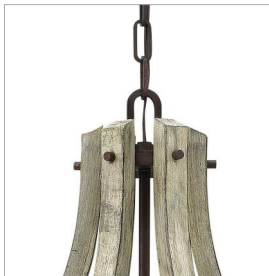

MIDDLEFIELD

FR40576IRR

LARGE OPEN FRAME SINGLE TIER

Middlefield's rustic-chic design captures a historical feel with its solid distressed wood reminiscent of weathered ash, steel construction and iron rust finish. A pear-shaped wood finial adds an additional elegant detail.

DETAILS	
FINISH:	Iron Rust
MATERIAL:	Wood
SLOPE DEGREE:	90
DIMMABLE:	YES, WITH DIMMABLE LAMP (NOT INCLUDED)

DIMENSIONS	
WIDTH:	30"
HEIGHT:	33"
WEIGHT:	13lb

LIGHT SOURCE	
LIGHT SOURCE:	Socketed
WATTAGE:	6-5w Cand. LED, 60w Equiv.
VOLTAGE:	120v

MOUNTING	
CANOPY:	6.5" Dia.
LEAD WIRE:	1 X 144"

SHIPPING	
CARTON LENGTH:	33
CARTON WIDTH:	30
CARTON HEIGHT:	31
CARTON WEIGHT:	27

PRODUCT DETAILS:

- This item may be hung on a sloped ceiling
- Suitable for use in dry (indoor) locations as defined by NEC and CEC. Meets United States UL Underwriters Laboratories & CSA Canadian Standards Association Product Safety Standards.
- Artisanal details, a rich finish and organic elements add warm rustic style