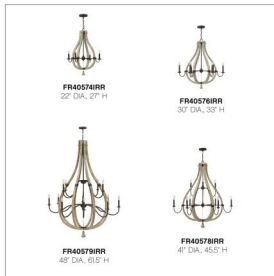

MIDDLEFIELD

FR40576IRR

LARGE OPEN FRAME SINGLE TIER

Middlefield's rustic-chic design captures a historical feel with its solid distressed wood reminiscent of weathered ash, steel construction and iron rust finish. A pear-shaped wood finial adds an additional elegant detail.

DETAILS	
FINISH:	Iron Rust
MATERIAL:	Wood
SLOPE DEGREE:	90
DIMMABLE:	YES, WITH DIMMABLE LAMP (NOT INCLUDED)

DIMENSIONS	
WIDTH:	30"
HEIGHT:	33"
WEIGHT:	13lb

LIGHT SOURCE	
LIGHT SOURCE:	Socketed
WATTAGE:	6-5w Cand. LED, 60w Equiv.
VOLTAGE:	120v

MOUNTING	
CANOPY:	6.5" Dia.
LEAD WIRE:	1 X 144"

SHIPPING	
CARTON LENGTH:	33
CARTON WIDTH:	30
CARTON HEIGHT:	31
CARTON WEIGHT:	27

PRODUCT DETAILS:

- This item may be hung on a sloped ceiling
- Suitable for use in dry (indoor) locations as defined by NEC and CEC. Meets United States UL Underwriters Laboratories & CSA Canadian Standards Association Product Safety Standards.
- Artisanal details, a rich finish and organic elements add warm rustic style