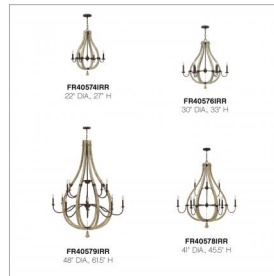

MIDDLEFIELD

FR40576IRR

LARGE OPEN FRAME SINGLE TIER

Middlefield's rustic-chic design captures a historical feel with its solid distressed wood reminiscent of weathered ash, steel construction and iron rust finish. A pear-shaped wood finial adds an additional elegant detail.

DETAILS	
FINISH:	Iron Rust*
MATERIAL:	Wood
SLOPE DEGREE:	90

DIMENSIONS	
WIDTH:	30"
HEIGHT:	33"
WEIGHT:	13 lbs.
TOP TO OUTLET:	0"

LIGHT SOURCE	
LIGHT SOURCE:	Socket
WATTAGE:	6-60w Cand.
VOLTAGE:	120v

MOUNTING	
CANOPY:	6.5" Dia.
LEAD WIRE:	1 X 144"

SHIPPING	
CARTON LENGTH:	33"
CARTON WIDTH:	30"
CARTON HEIGHT:	31"
CARTON WEIGHT:	27 lbs.

PRODUCT DETAILS:

- This chain or cable hung fixture may be installed on any sloped ceiling.
- Suitable for use in dry (indoor) locations as defined by NEC and CEC. Meets United States UL Underwriters Laboratories & CSA Canadian Standards Association Product Safety Standards
- Artisanal details, a rich finish and artisanal elements add warm rustic style
- Bold and robust dark bronze finish
- Please refer to Hinkley's Warranty for complete product warranty details; some warranty limitations may apply.