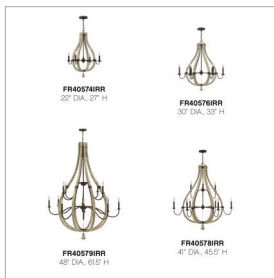

MIDDLEFIELD

FR40576IRR

LARGE OPEN FRAME SINGLE TIER

Middlefield's rustic-chic design captures a historical feel with its solid distressed wood reminiscent of weathered ash, steel construction and iron rust finish. A pear-shaped wood finial adds an additional elegant detail.

DETAILS	
FINISH:	Iron Rust
MATERIAL:	Wood
SLOPE DEGREE:	90
DIMMABLE:	YES, WITH DIMMABLE LAMP (NOT INCLUDED)

DIMENSIONS	
WIDTH:	30"
HEIGHT:	33"
WEIGHT:	13lb

LIGHT SOURCE	
LIGHT SOURCE:	Socketed
WATTAGE:	37886
VOLTAGE:	120v

MOUNTING	
CANOPY:	6.5" Dia.
LEAD WIRE:	1 X 144"

SHIPPING	
CARTON LENGTH:	33
CARTON WIDTH:	30
CARTON HEIGHT:	31
CARTON WEIGHT:	27

PRODUCT DETAILS:

- This item may be hung on a sloped ceiling
- Suitable for use in dry (indoor) locations as defined by NEC and CEC. Meets United States UL Underwriters Laboratories & CSA Canadian Standards Association Product Safety Standards.
- Artisanal details, a rich finish and organic elements add warm rustic style