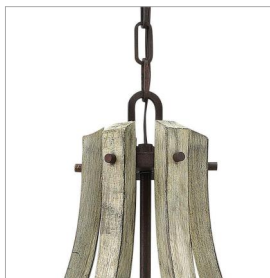

MIDDLEFIELD

FR40576IRR

LARGE OPEN FRAME SINGLE TIER

Middlefield's rustic-chic design captures a historical feel with its solid distressed wood reminiscent of weathered ash, steel construction and iron rust finish. A pear-shaped wood finial adds an additional elegant detail.

DETAILS	
FINISH:	Iron Rust
MATERIAL:	Wood
SLOPE DEGREE:	90
DIMMABLE:	YES, WITH DIMMABLE LAMP (NOT INCLUDED)

DIMENSIONS	
WIDTH:	30"
HEIGHT:	33"
WEIGHT:	13lb

LIGHT SOURCE	
LIGHT SOURCE:	Socketed
WATTAGE:	37886
VOLTAGE:	120v

MOUNTING	
CANOPY:	6.5" Dia.
LEAD WIRE:	1 X 144"

SHIPPING	
CARTON LENGTH:	33
CARTON WIDTH:	30
CARTON HEIGHT:	31
CARTON WEIGHT:	27

PRODUCT DETAILS:

- This item may be hung on a sloped ceiling
- Suitable for use in dry (indoor) locations as defined by NEC and CEC. Meets United States UL Underwriters Laboratories & CSA Canadian Standards Association Product Safety Standards.
- Artisanal details, a rich finish and organic elements add warm rustic style