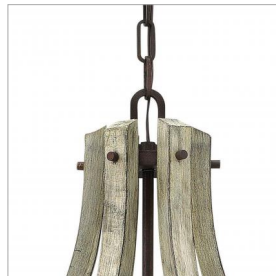

MIDDLEFIELD

FR40576IRR

LARGE OPEN FRAME SINGLE TIER

Middlefield's rustic-chic design captures a historical feel with its solid distressed wood reminiscent of weathered ash, steel construction and iron rust finish. A pear-shaped wood finial adds an additional elegant detail.

DETAILS	
FINISH:	Iron Rust*
MATERIAL:	Wood
SLOPE DEGREE:	90

DIMENSIONS	
WIDTH:	30"
HEIGHT:	33"
WEIGHT:	13 lbs.
TOP TO OUTLET:	0"

LIGHT SOURCE	
LIGHT SOURCE:	Socket
WATTAGE:	6-60w Cand.
VOLTAGE:	120v

MOUNTING	
CANOPY:	6.5" Dia.
LEAD WIRE:	1 X 144"

SHIPPING	
CARTON LENGTH:	33"
CARTON WIDTH:	30"
CARTON HEIGHT:	31"
CARTON WEIGHT:	27 lbs.

PRODUCT DETAILS:

- This chain or cable hung fixture may be installed on any sloped ceiling.
- Suitable for use in dry (indoor) locations as defined by NEC and CEC. Meets United States UL Underwriters Laboratories & CSA Canadian Standards Association Product Safety Standards
- Artisanal details, a rich finish and artisanal elements add warm rustic style
- Bold and robust dark bronze finish
- Please refer to Hinkley's Warranty for complete product warranty details; some warranty limitations may apply.