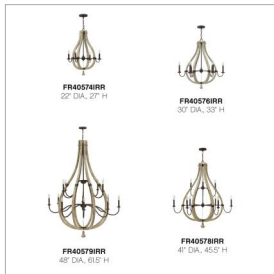

MIDDLEFIELD

FR40574IRR

SMALL OPEN FRAME SINGLE TIER

Middlefield's rustic-chic design captures a historical feel with its solid distressed wood reminiscent of weathered ash, steel construction and iron rust finish. A pear-shaped wood finial adds an additional elegant detail.

DETAILS	
FINISH:	Iron Rust
MATERIAL:	Wood
SLOPE DEGREE:	90
DIMMABLE:	YES, WITH DIMMABLE LAMP (NOT INCLUDED)

DIMENSIONS	
WIDTH:	22"
HEIGHT:	27"
WEIGHT:	9lb

LIGHT SOURCE	
LIGHT SOURCE:	Socketed
WATTAGE:	4-5w Cand. LED, 60w Equiv.
VOLTAGE:	120v

MOUNTING	
CANOPY:	6.5" Dia.
LEAD WIRE:	1 X 144"

SHIPPING	
CARTON LENGTH:	19
CARTON WIDTH:	19
CARTON HEIGHT:	27
CARTON WEIGHT:	16

PRODUCT DETAILS:

- This item may be hung on a sloped ceiling
- Suitable for use in dry (indoor) locations as defined by NEC and CEC. Meets United States UL Underwriters Laboratories & CSA Canadian Standards Association Product Safety Standards.
- Artisanal details, a rich finish and organic elements add warm rustic style