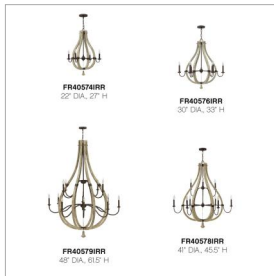

MIDDLEFIELD

FR40574IRR

SMALL OPEN FRAME SINGLE TIER

Middlefield's rustic-chic design captures a historical feel with its solid distressed wood reminiscent of weathered ash, steel construction and iron rust finish. A pear-shaped wood finial adds an additional elegant detail.

| DETAILS | |
|---------------|--|
| FINISH: | Iron Rust |
| MATERIAL: | Wood |
| SLOPE DEGREE: | 90 |
| DIMMABLE: | YES, WITH DIMMABLE LAMP (NOT INCLUDED) |

| DIMENSIONS | |
|------------|-----|
| WIDTH: | 22" |
| HEIGHT: | 27" |
| WEIGHT: | 9lb |

| SHIPPING | |
|----------------|----|
| CARTON LENGTH: | 19 |
| CARTON WIDTH: | 19 |
| CARTON HEIGHT: | 27 |
| CARTON WEIGHT: | 16 |

PRODUCT DETAILS:

- This item may be hung on a sloped ceiling
- Suitable for use in dry (indoor) locations as defined by NEC and CEC. Meets United States UL Underwriters Laboratories & CSA Canadian Standards Association Product Safety Standards.
- Artisanal details, a rich finish and organic elements add warm rustic style