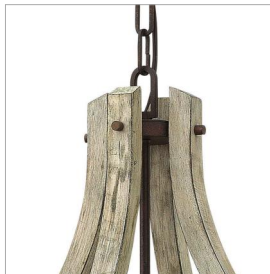

MIDDLEFIELD

FR40574IRR

SMALL OPEN FRAME SINGLE TIER

Middlefield's rustic-chic design captures a historical feel with its solid distressed wood reminiscent of weathered ash, steel construction and iron rust finish. A pear-shaped wood finial adds an additional elegant detail.

DETAILS	
FINISH:	Iron Rust
MATERIAL:	Wood
SLOPE DEGREE:	90
DIMMABLE:	YES, WITH DIMMABLE LAMP (NOT INCLUDED)

DIMENSIONS	
WIDTH:	22"
HEIGHT:	27"
WEIGHT:	9lb

LIGHT SOURCE	
LIGHT SOURCE:	Socketed
WATTAGE:	4-5w Cand. LED, 60w Equiv.
VOLTAGE:	120v

MOUNTING	
CANOPY:	6.5" Dia.
LEAD WIRE:	1 X 144"

SHIPPING	
CARTON LENGTH:	19
CARTON WIDTH:	19
CARTON HEIGHT:	27
CARTON WEIGHT:	16

PRODUCT DETAILS:

- This item may be hung on a sloped ceiling
- Suitable for use in dry (indoor) locations as defined by NEC and CEC. Meets United States UL Underwriters Laboratories & CSA Canadian Standards Association Product Safety Standards.
- Artisanal details, a rich finish and organic elements add warm rustic style