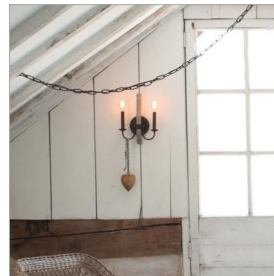

MIDDLEFIELD

FR40572IRR

TWO LIGHT SCONCE

Middlefield's rustic-chic design captures a historical feel with its solid distressed wood reminiscent of weathered ash, steel construction and iron rust finish. A pear-shaped wood finial adds an additional elegant detail.

DETAILS

FINISH:	Iron Rust
MATERIAL:	Wood
DIMMABLE:	YES, WITH DIMMABLE LAMP (NOT INCLUDED)

DIMENSIONS

WIDTH:	10"
HEIGHT:	13.5"
WEIGHT:	2lb
BACK PLATE:	5" Dia.
EXTENSION:	3.5"
TOP TO OUTLET:	10.5"

LIGHT SOURCE

LIGHT SOURCE:	Socketed
WATTAGE:	2-5w Cand. LED, 60w Equiv.
VOLTAGE:	120v

SHIPPING

CARTON LENGTH:	16
CARTON WIDTH:	13
CARTON HEIGHT:	7
CARTON WEIGHT:	3

PRODUCT DETAILS:

- Suitable for use in dry (indoor) locations as defined by NEC and CEC. Meets United States UL Underwriters Laboratories & CSA Canadian Standards Association Product Safety Standards.
- ADA compliant
- Artisanal details, a rich finish and organic elements add warm rustic style