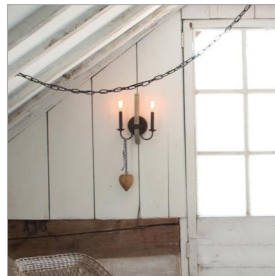

MIDDLEFIELD

FR40572IRR

TWO LIGHT SCONCE

Middlefield's rustic-chic design captures a historical feel with its solid distressed wood reminiscent of weathered ash, steel construction and iron rust finish. A pear-shaped wood finial adds an additional elegant detail.

DETAILS

FINISH:	Iron Rust
MATERIAL:	Wood
DIMMABLE:	YES, WITH DIMMABLE LAMP (NOT INCLUDED)

DIMENSIONS

WIDTH:	10"
HEIGHT:	13.5"
WEIGHT:	2lb
BACK PLATE:	5" Dia.
EXTENSION:	3.5"
TOP TO OUTLET:	10.5"

LIGHT SOURCE

LIGHT SOURCE:	Socketed
WATTAGE:	2-5w Cand. LED, 60w Equiv.
VOLTAGE:	120v

SHIPPING

CARTON LENGTH:	16
CARTON WIDTH:	13
CARTON HEIGHT:	7
CARTON WEIGHT:	3

PRODUCT DETAILS:

- Suitable for use in dry (indoor) locations as defined by NEC and CEC. Meets United States UL Underwriters Laboratories & CSA Canadian Standards Association Product Safety Standards.
- ADA compliant
- Artisanal details, a rich finish and organic elements add warm rustic style