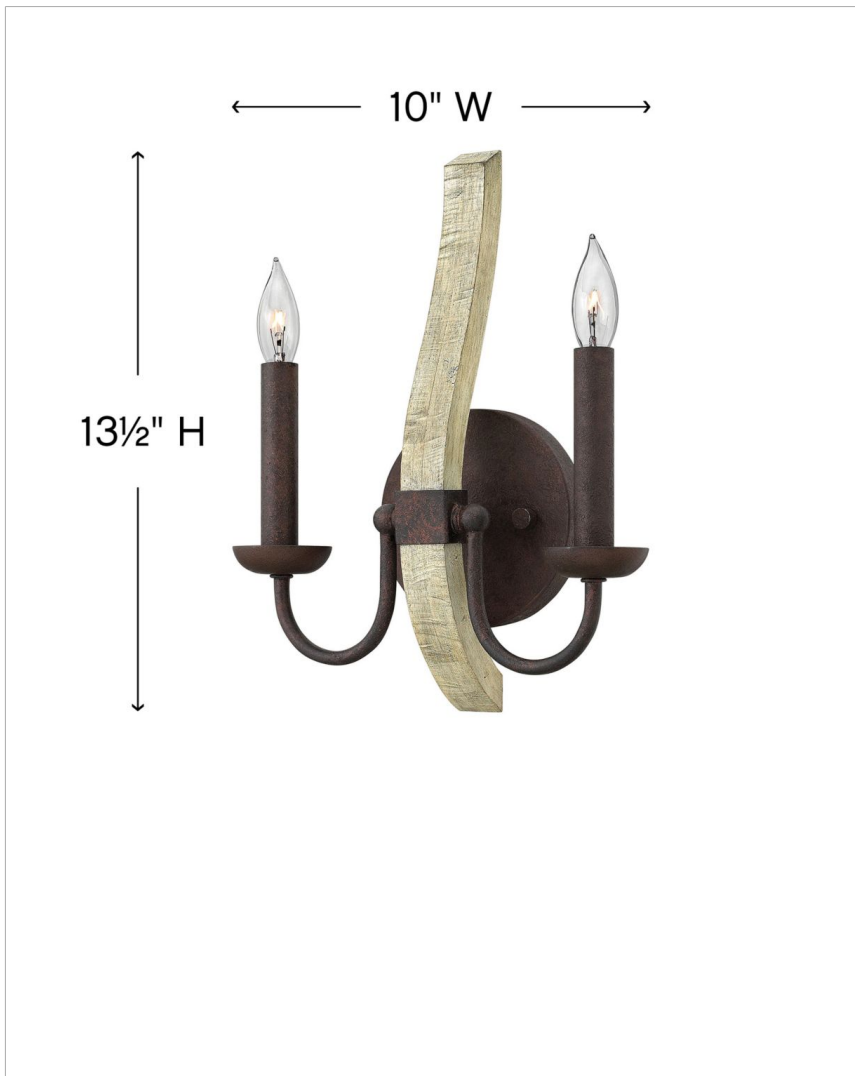

MIDDLEFIELD

FR40572IRR

TWO LIGHT SCONCE

Middlefield's rustic-chic design captures a historical feel with its solid distressed wood reminiscent of weathered ash, steel construction and iron rust finish. A pear-shaped wood finial adds an additional elegant detail.

DETAILS

FINISH:	Iron Rust
MATERIAL:	Wood
DIMMABLE:	YES, WITH DIMMABLE LAMP (NOT INCLUDED)

DIMENSIONS

WIDTH:	10"
HEIGHT:	13.5"
WEIGHT:	2lb
BACK PLATE:	5" Dia.
EXTENSION:	3.5"
TOP TO OUTLET:	10.5"

LIGHT SOURCE

LIGHT SOURCE:	Socketed
WATTAGE:	2-5w Cand. LED, 60w Equiv.
VOLTAGE:	120v

SHIPPING

CARTON LENGTH:	16
CARTON WIDTH:	13
CARTON HEIGHT:	7
CARTON WEIGHT:	3

PRODUCT DETAILS:

- Suitable for use in dry (indoor) locations as defined by NEC and CEC. Meets United States UL Underwriters Laboratories & CSA Canadian Standards Association Product Safety Standards.
- ADA compliant
- Artisanal details, a rich finish and organic elements add warm rustic style