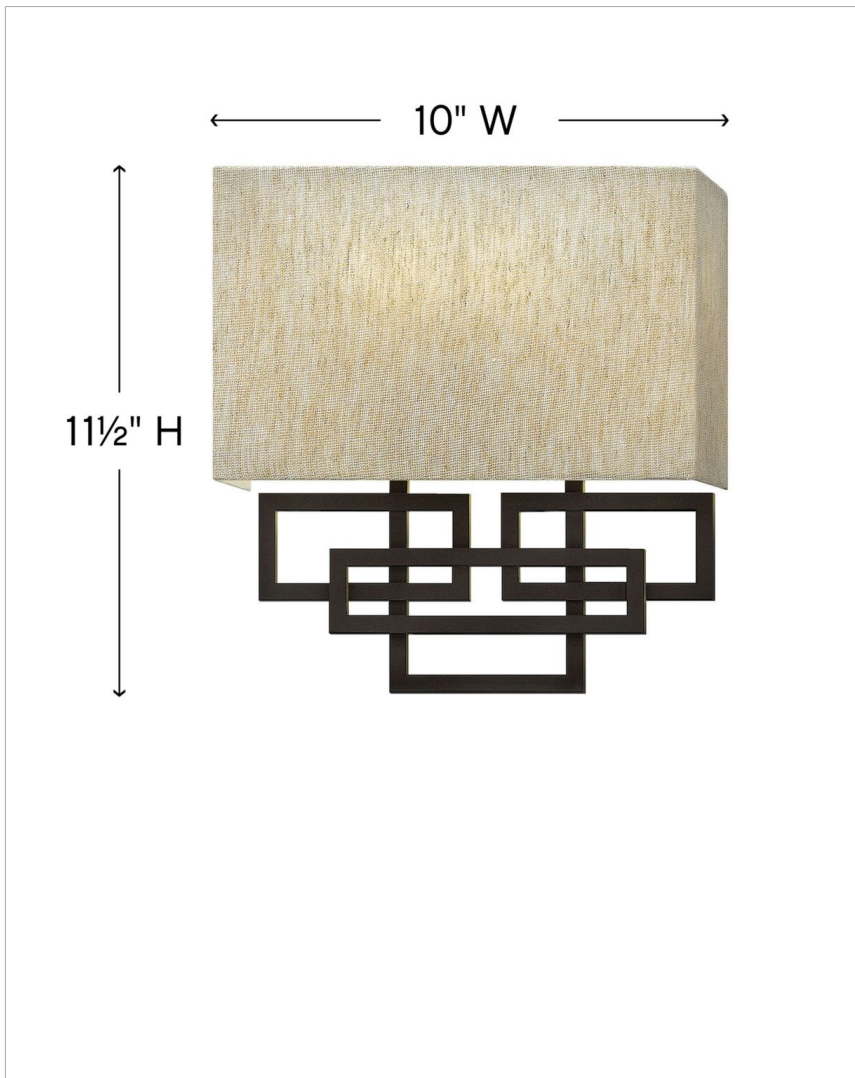

LANZA

3162OZ

TWO LIGHT SCONCE

Lanza makes a chic statement with its strong, rectangular metal work. The geometric detailing is softened with linen shades for a warm sophisticated look.

DETAILS	
FINISH:	Oil Rubbed Bronze
MATERIAL:	Metal
SHADE:	Oatmeal Linen
DIMMABLE:	No

DIMENSIONS	
WIDTH:	10"
HEIGHT:	11.5"
WEIGHT:	8lb
BACK PLATE:	5.5"W X 5.75"H
EXTENSION:	4"
TOP TO OUTLET:	3.5"

LIGHT SOURCE	
LIGHT SOURCE:	Socketed
VOLTAGE:	120v

SHIPPING	
CARTON LENGTH:	13
CARTON WIDTH:	13
CARTON HEIGHT:	7
CARTON WEIGHT:	11