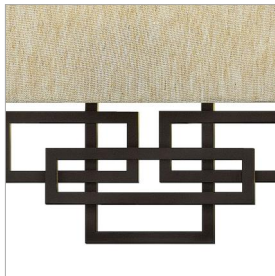

LANZA

3162OZ

TWO LIGHT SCONCE

Lanza makes a chic statement with its strong, rectangular metal work. The geometric detailing is softened with linen shades for a warm sophisticated look.

DETAILS	
FINISH:	Oil Rubbed Bronze
MATERIAL:	Metal
SHADE:	Oatmeal Linen
DIMMABLE:	No

DIMENSIONS	
WIDTH:	10"
HEIGHT:	11.5"
WEIGHT:	8lb
BACK PLATE:	5.5"W X 5.75"H
EXTENSION:	4"
TOP TO OUTLET:	3.5"

LIGHT SOURCE	
LIGHT SOURCE:	Socketed
VOLTAGE:	120v

SHIPPING	
CARTON LENGTH:	13
CARTON WIDTH:	13
CARTON HEIGHT:	7
CARTON WEIGHT:	11