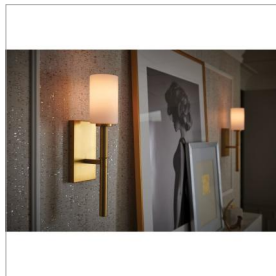

MARGEAUX

3580VS

MEDIUM SINGLE LIGHT SCONCE

Margeaux's transitional style and formal presence are reinforced by cast transitional raised double ring details and etched opal shades that emit a soft glow.

DETAILS	
FINISH:	Vintage Brass
MATERIAL:	Steel
GLASS:	Etched Opal
DIMMABLE:	YES - WITH DIMMABLE LAMP (NOT INCLUDED)

DIMENSIONS	
WIDTH:	4.5"
HEIGHT:	18"
WEIGHT:	3lb
BACK PLATE:	4.5"W X 8"H
EXTENSION:	5.8"
TOP TO OUTLET:	9.5"

LIGHT SOURCE	
LIGHT SOURCE:	Socketed
WATTAGE:	1-12w Med. LED, 60w Equiv.
VOLTAGE:	120v

SHIPPING	
CARTON LENGTH:	11
CARTON WIDTH:	9
CARTON HEIGHT:	7
CARTON WEIGHT:	4

PRODUCT DETAILS:

- Invisimount hardware is hidden on the backplate for a clean silhouette
- Dry Rated
- Merging the best of traditional and modern elements with a sophisticated and streamlined look

HINKLEY

HINKLEY
33000 Pin Oak Parkway
Avon Lake, OH 44012

PHONE: (440) 653-5500
Toll Free: 1 (800) 446-5539

hinkley.com