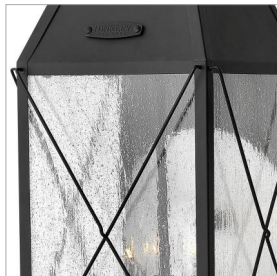

PRODUCT DETAILS:

- Suitable for use in wet (outdoor direct rain) locations as defined by NEC and CEC. Meets United States UL Underwriters Laboratories & CSA Canadian Standards Association Product Safety Standards
- 2-year finish warranty
- The Heritage Collection encompasses premium outdoor fixtures that pay tribute to the nostalgia of America's past while reinforcing Hinkley's philosophy of timeless, quality design.
- Classic lines and heritage details complement traditional architecture

HINKLEY

HINKLEY
33000 Pin Oak Parkway
Avon Lake, OH 44012

PHONE: (440) 653-5500
Toll Free: 1 (800) 446-5539

hinkley.com