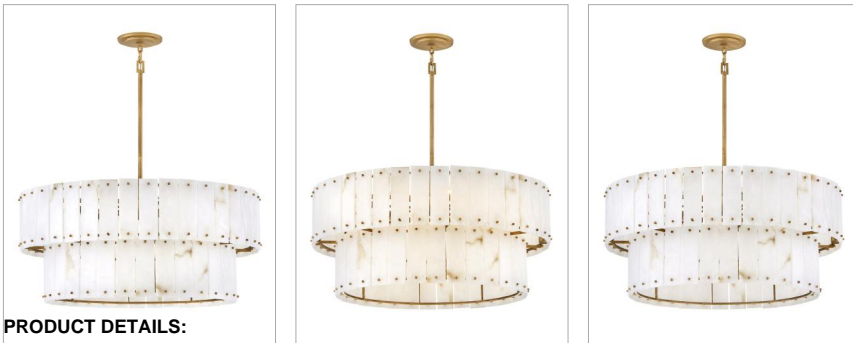

### MEDIUM DRUM CHANDELIER

Simone has the timeless charm to infuse any space with opulent luxury. Fashioned with natural alabaster panels in a traditional tiered style, the effortless appeal speaks for itself. Perfect for dining rooms, foyers, and grand spaces, Simone is a conversation-starting piece that is truly a work of art.

DETAILS	
FINISH:	Burnished Gold
MATERIAL:	Steel
GLASS:	Alabaster
SLOPE DEGREE:	90
DIMMABLE:	YES, WITH DIMMABLE LAMP (NOT INCLUDED)

DIMENSIONS	
WIDTH:	34.3"
HEIGHT:	15"
WEIGHT:	44.6lb

LIGHT SOURCE	
LIGHT SOURCE:	Socketed
WATTAGE:	8-5w Cand. LED, 60w Equiv.
VOLTAGE:	120v

#### PRODUCT DETAILS:

- This item may be hung on a sloped ceiling
- This fixture includes multiple down stems in various lengths to customize the installation height of the fixture, including one 6" stem and two 12" stems
- Fixture weighs over 50lbs. Must be supported independently of the outlet box unless the outlet box is UL listed for the appropriate weight.
- Suitable for use in dry (indoor) locations as defined by NEC and CEC. Meets United States UL Underwriters Laboratories & CSA Canadian Standards Association Product Safety Standards.
- Classic, elegant lines and timeless details enhance a traditional space
- Luxurious gold finish with opulent sheen