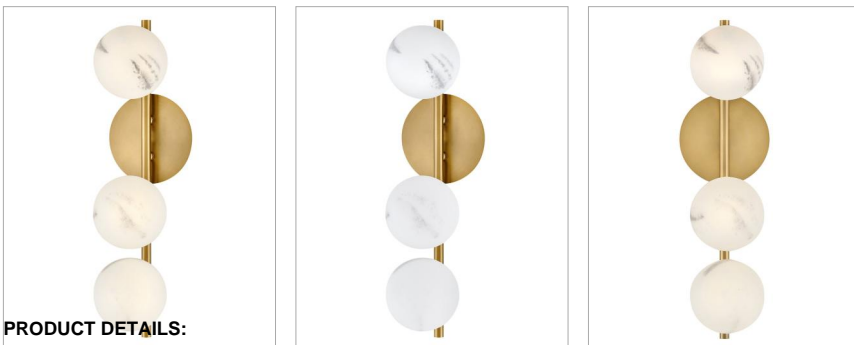

SELENE

FR41900LCB

LARGE THREE LIGHT SCONCE

Selene is what dreams are made of. Swirled glass globes dance along the silhouette, providing an enticing, ambient glow and attracting attention in all the right ways. Selene indulges in the details and revels in the spotlight, projecting a strong confidence in modern design.

DETAILS	
FINISH:	Lacquered Brass
MATERIAL:	Steel
GLASS:	Swirled
DIMMABLE:	YES, WITH DIMMABLE LAMP (NOT INCLUDED)

DIMENSIONS	
WIDTH:	6"
HEIGHT:	21"
WEIGHT:	4.7lb
BACK PLATE:	4.75" Dia.
EXTENSION:	6.3"
TOP TO OUTLET:	8.5"

LIGHT SOURCE	
LIGHT SOURCE:	Socketed
VOLTAGE:	120v

SHIPPING	
CARTON LENGTH:	22.8
CARTON WIDTH:	8.3
CARTON HEIGHT:	12
CARTON WEIGHT:	6.3

PRODUCT DETAILS:

- Fixture can be mounted either up or down
- Suitable for use in dry (indoor) locations as defined by NEC and CEC. Meets United States UL Underwriters Laboratories & CSA Canadian Standards Association Product Safety Standards.
- Bold silhouette with dramatic details creates a modern statement
- G9 LED lamp required