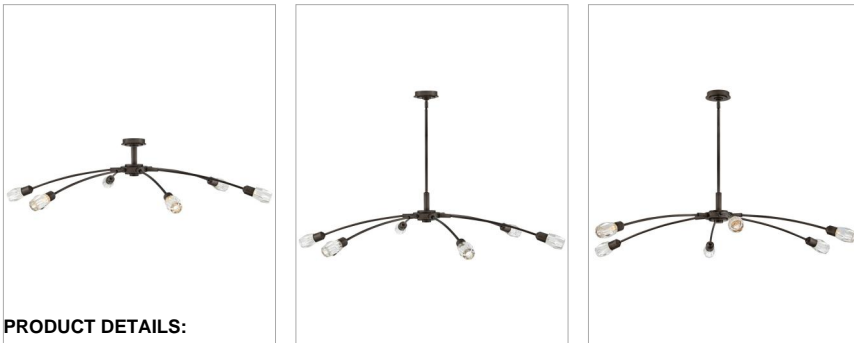

### EXTRA LARGE SINGLE TIER CHANDELIER

Atera meets at the corner of transitional and modern design to bring a breath of freshness into any space. The low-profile look has a high impact on style, with outreaching arms capped with elegant cut crystals.

DETAILS	
FINISH:	Black Oxide
MATERIAL:	Steel
GLASS:	Faceted Clear Crystal
SLOPE DEGREE:	90
DIMMABLE:	YES, CL TYPE DIMMER (SSL7A)

DIMENSIONS	
WIDTH:	60"
HEIGHT:	10"
WEIGHT:	19.3lb

LIGHT SOURCE	
LIGHT SOURCE:	Socketed
VOLTAGE:	120v

#### PRODUCT DETAILS:

- Atera requires a T6 lamp.
- This item may be hung on a sloped ceiling
- This fixture includes multiple down stems in various lengths to customize the installation height of the fixture, including one 6" stem and two 12" stems
- Convertible fixture can be hung as a pendant or semi-flush mount
- Suitable for use in dry (indoor) locations as defined by NEC and CEC. Meets United States UL Underwriters Laboratories & CSA Canadian Standards Association Product Safety Standards.
- Low-profile look with high impact on style
- Steel arms capped with elegant cut crystals
- Bold silhouette with dramatic details creates a modern statement