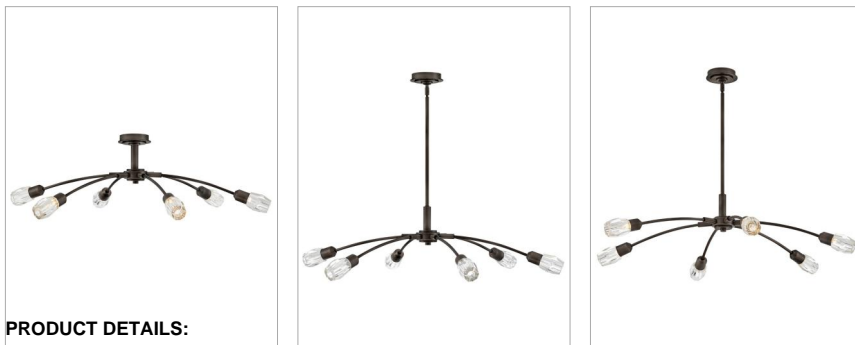

ATERA

FR33326BX

LARGE SINGLE TIER CHANDELIER

Atera meets at the corner of transitional and modern design to bring a breath of freshness into any space. The low-profile look has a high impact on style, with outreaching arms capped with elegant cut crystals.

DETAILS	
FINISH:	Black Oxide
MATERIAL:	Steel
GLASS:	Faceted Clear Crystal
SLOPE DEGREE:	90
DIMMABLE:	YES, CL TYPE DIMMER (SSL7A)

DIMENSIONS	
WIDTH:	45"
HEIGHT:	9.5"
WEIGHT:	16.9lb

LIGHT SOURCE	
LIGHT SOURCE:	Socketed
VOLTAGE:	120v

MOUNTING	
CANOPY:	5" Dia.
LEAD WIRE:	1 X 120"
MAX HEIGHT:	42.3

SHIPPING	
CARTON LENGTH:	18.5
CARTON WIDTH:	17.5
CARTON HEIGHT:	22.3
CARTON WEIGHT:	20.7

PRODUCT DETAILS:

- Atera requires a T6 lamp.
- This item may be hung on a sloped ceiling
- This fixture includes multiple down stems in various lengths to customize the installation height of the fixture, including one 6" stem and two 12" stems
- Convertible fixture can be hung as a pendant or semi-flush mount
- Suitable for use in dry (indoor) locations as defined by NEC and CEC. Meets United States UL Underwriters Laboratories & CSA Canadian Standards Association Product Safety Standards.
- Low-profile look with high impact on style
- Steel arms capped with elegant cut crystals
- Bold silhouette with dramatic details creates a modern statement