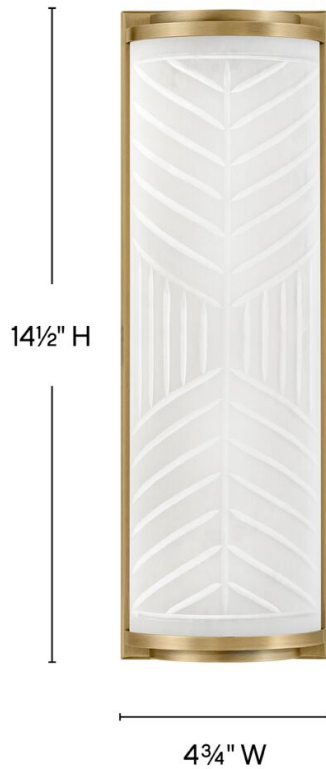

lisa mcdennon
COLLECTION