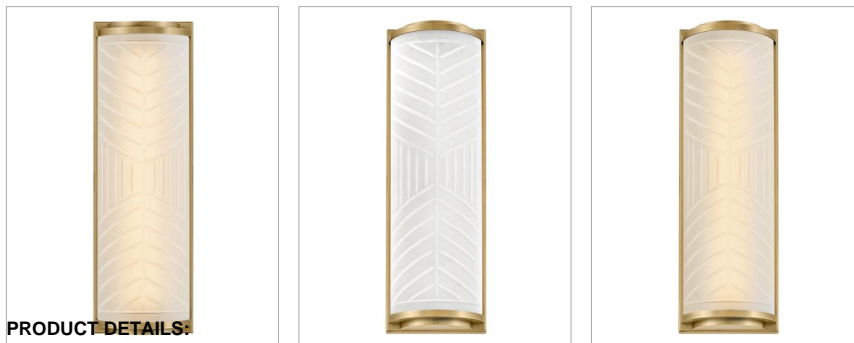

DEVON

57860LCB

MEDIUM BATH SCONCE

Devon is the perfect balance of style and function. Geometric subtleties paired with the cased opal glass blend transitional and modern elements to make a sleek and unexpected statement. Stepped endcaps on both sides match the square backplate for a dash of industrial appeal. Devon is part of the Lisa McDennon Collection.

DETAILS	
FINISH:	Lacquered Brass
MATERIAL:	Steel
GLASS:	Etched Pattern
DIMMABLE:	YES - CL TYPE DIMMER (SSL7A)

DIMENSIONS	
WIDTH:	4.8"
HEIGHT:	14.5"
WEIGHT:	3.6lb
BACK PLATE:	4.5"W X 10.5"H
EXTENSION:	3"
TOP TO OUTLET:	7.25"

LIGHT SOURCE	
LIGHT SOURCE:	Integrated LED
LED NAME:	LEVO56-304
WATTAGE:	20w LED *Included
VOLTAGE:	120v
LUMENS:	1300
CRI:	90
INCANDESCENT EQUIVALENCY:	1 x 100w
DIMMABLE:	YES - CL TYPE DIMMER (SSL7A)

SHIPPING	
CARTON LENGTH:	21.3
CARTON WIDTH:	7
CARTON HEIGHT:	7.5
CARTON WEIGHT:	4.6