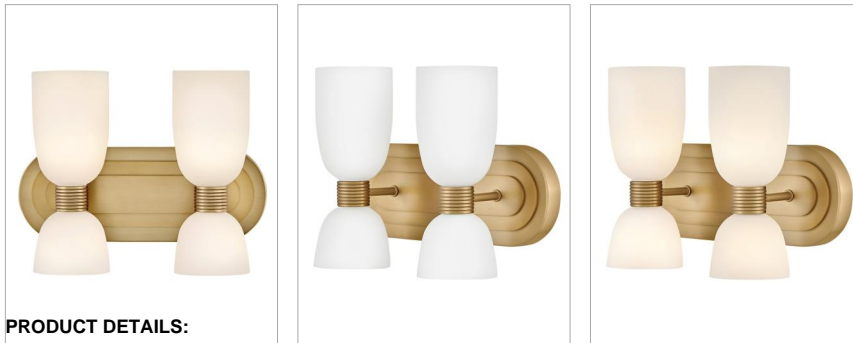

TALLULAH

52962LCB-LL

SMALL TWO LIGHT VANITY

Graceful curves and delicate details define Tallulah. The smooth etched opal glass adds a touch of softness to balance the ribbed metal cuffs. The stepped oval backplate has a nuanced retro look that makes this vanity light the perfect addition to any bath décor. Tallulah is part of the Lisa McDennon Collection.

DETAILS	
FINISH:	Lacquered Brass
MATERIAL:	Steel
GLASS:	Etched Opal
DIMMABLE:	YES - CL TYPE DIMMER (SSL7A)

DIMENSIONS	
WIDTH:	12"
HEIGHT:	9"
WEIGHT:	5.2lb
BACK PLATE:	12"W X 4.5"H
EXTENSION:	5.5"
TOP TO OUTLET:	6"

LIGHT SOURCE	
LIGHT SOURCE:	Socketed
LED NAME:	EG9L-4.5
VOLTAGE:	120v
COLOR TEMP:	3000
LUMENS:	1800
CRI:	90
INCANDESCENT EQUIVALENCY:	4 x 50w
DIMMABLE:	YES - CL TYPE DIMMER (SSL7A)

SHIPPING	
CARTON LENGTH:	21
CARTON WIDTH:	8.3
CARTON HEIGHT:	12
CARTON WEIGHT:	6.7