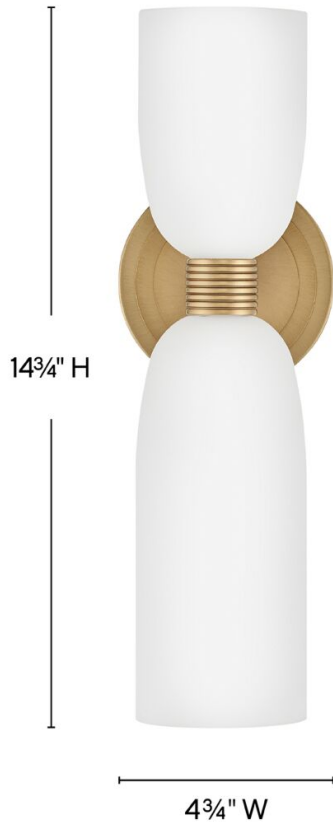

lisa mcdennon
COLLECTION

TALLULAH

52960LCB-LL

MEDIUM TWO LIGHT SCONCE

Graceful curves and delicate details define Tallulah. The smooth etched opal glass adds a touch of softness to balance the ribbed metal cuffs. The stepped oval backplate has a nuanced retro look that makes this vanity light the perfect addition to any bath décor. Tallulah is part of the Lisa McDennon Collection.

DETAILS	
FINISH:	Lacquered Brass
MATERIAL:	Steel
GLASS:	Etched Opal
DIMMABLE:	YES - CL TYPE DIMMER (SSL7A)

DIMENSIONS	
WIDTH:	4.8"
HEIGHT:	14.8"
WEIGHT:	3lb
BACK PLATE:	4.75" Dia.
EXTENSION:	5.5"
TOP TO OUTLET:	9"

LIGHT SOURCE	
LIGHT SOURCE:	Socketed
LED NAME:	EG9L-4.5
WATTAGE:	2-5w G9 LED *Included
VOLTAGE:	120v
COLOR TEMP:	3000
LUMENS:	900
CRI:	90
INCANDESCENT EQUIVALENCY:	2 x 50w
DIMMABLE:	YES - CL TYPE DIMMER (SSL7A)

SHIPPING	
CARTON LENGTH:	12
CARTON WIDTH:	11
CARTON HEIGHT:	11.3
CARTON WEIGHT:	4.2

PRODUCT DETAILS:

- Tallulah sconce will cast light up.
- Fixture can be mounted either up or down
- Suitable for use in damp locations as defined by NEC and CEC. Meets United States UL Underwriters Laboratories & CSA Canadian Standards Association Product Safety Standards.
- Bold silhouette with dramatic details creates a modern statement
- LED Bulbs carry a 3-year limited warranty
- Mounting hardware is hidden on the back plate to ensure a clean silhouette
- The Lisa McDennon Collection offers a striking mix of edgy, sculptural silhouettes that incorporate modern, organic elements and luxe materials, brought to life by her innovative and original point of view.