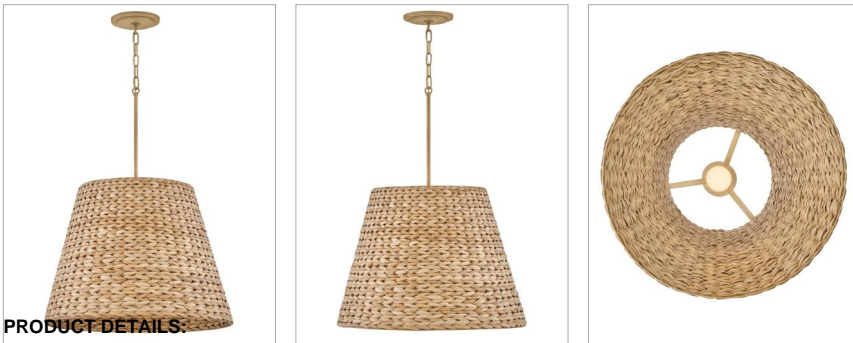

SEABROOK

43224BNG

MEDIUM CHANDELIER

Bring home true bohemian beauty, with a traditional edge with Seabrook. The handwoven natural seagrass shade adds chic texture that perfectly complements the simple silhouette. The balanced, organic warmth looks right at home in kitchens, bathrooms, and bedrooms alike.

DETAILS

FINISH:	Burnished Gold
MATERIAL:	Steel
SHADE:	Hand-woven Seagrass
SLOPE DEGREE:	90
DIMMABLE:	YES, WITH DIMMABLE LAMP (NOT INCLUDED)

DIMENSIONS

WIDTH:	24"
HEIGHT:	31"
WEIGHT:	16.1lb

LIGHT SOURCE

LIGHT SOURCE:	Socketed
WATTAGE:	1-14w Med. LED, 100w Equiv.
VOLTAGE:	120v

MOUNTING

CANOPY:	6.5" Dia.
LEAD WIRE:	1 X 144"

SHIPPING

CARTON LENGTH:	29.5
CARTON WIDTH:	29.5
CARTON HEIGHT:	24.5
CARTON WEIGHT:	29

PRODUCT DETAILS:

- This item may be hung on a sloped ceiling
- Suitable for use in dry (indoor) locations as defined by NEC and CEC. Meets United States UL Underwriters Laboratories & CSA Canadian Standards Association Product Safety Standards.
- Merging the best of traditional and modern elements with a sophisticated and streamlined look
- Luxurious gold finish with opulent sheen

HINKLEY

HINKLEY
33000 Pin Oak Parkway
Avon Lake, OH 44012

PHONE: (440) 653-5500
Toll Free: 1 (800) 446-5539

hinkley.com