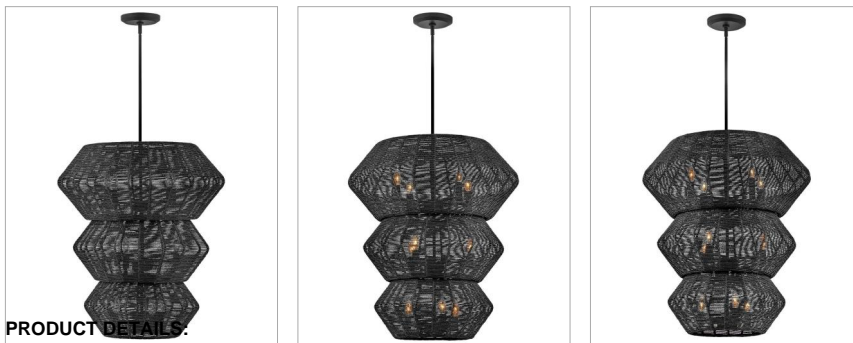

lisa mcdennon
COLLECTION

LUCA

40388BLK

DOUBLE XL MULTI TIER CHANDELIER

Luca's coastal vibe is permeated with an exotic appeal. The bold pendant showcases a robust, woven drum shade, and a fully finished cluster for plenty of functional light offered in a variety of finish options. Luca is part of the Lisa McDennon Collection.

DETAILS	
FINISH:	Black
MATERIAL:	Steel
SHADE:	Black
SLOPE DEGREE:	90
DIMMABLE:	YES, WITH DIMMABLE LAMP (NOT INCLUDED)

DIMENSIONS	
WIDTH:	27.8"
HEIGHT:	31.3"
WEIGHT:	18.9lb

LIGHT SOURCE	
LIGHT SOURCE:	Socketed
WATTAGE:	10-5w Cand. LED, 60w Equiv.
VOLTAGE:	120v

MOUNTING	
CANOPY:	6.5" Dia.
LEAD WIRE:	1 X 120"
MAX HEIGHT:	64.8

SHIPPING	
CARTON LENGTH:	30
CARTON WIDTH:	34
CARTON HEIGHT:	30.8
CARTON WEIGHT:	32.8

- This item may be hung on a sloped ceiling
- This fixture includes multiple down stems in various lengths to customize the installation height of the fixture, including one 6" stem and two 12" stems
- Suitable for use in dry (indoor) locations as defined by NEC and CEC. Meets United States UL Underwriters Laboratories & CSA Canadian Standards Association Product Safety Standards.
- The Lisa McDennon Collection offers a striking mix of edgy, sculptural silhouettes that incorporate modern, organic elements and luxe materials, brought to life by her innovative and original point of view.
- Bold silhouette with dramatic details creates a modern statement