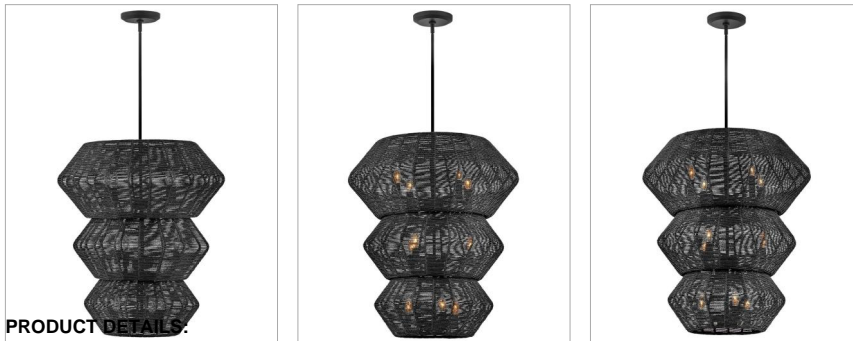

#### DOUBLE XL MULTI TIER CHANDELIER

Luca's coastal vibe is permeated with an exotic appeal. The bold pendant showcases a robust, woven drum shade, and a fully finished cluster for plenty of functional light offered in a variety of finish options. Luca is part of the Lisa McDennon Collection.

DETAILS	
FINISH:	Black
MATERIAL:	Steel
SHADE:	Black
SLOPE DEGREE:	90
DIMMABLE:	YES, WITH DIMMABLE LAMP (NOT INCLUDED)

DIMENSIONS	
WIDTH:	27.8"
HEIGHT:	31.3"
WEIGHT:	18.9lb

LIGHT SOURCE	
LIGHT SOURCE:	Socketed
WATTAGE:	10-5w Cand. LED, 60w Equiv.
VOLTAGE:	120v

MOUNTING	
CANOPY:	6.5" Dia.
LEAD WIRE:	1 X 120"
MAX HEIGHT:	64.8

SHIPPING	
CARTON LENGTH:	30
CARTON WIDTH:	34
CARTON HEIGHT:	30.8
CARTON WEIGHT:	32.8

PRODUCT DETAILS.

- This item may be hung on a sloped ceiling
- This fixture includes multiple down stems in various lengths to customize the installation height of the fixture, including one 6" stem and two 12" stems
- Suitable for use in dry (indoor) locations as defined by NEC and CEC. Meets United States UL Underwriters Laboratories & CSA Canadian Standards Association Product Safety Standards.
- The Lisa McDennon Collection offers a striking mix of edgy, sculptural silhouettes that incorporate modern, organic elements and luxe materials, brought to life by her innovative and original point of view.
- Bold silhouette with dramatic details creates a modern statement