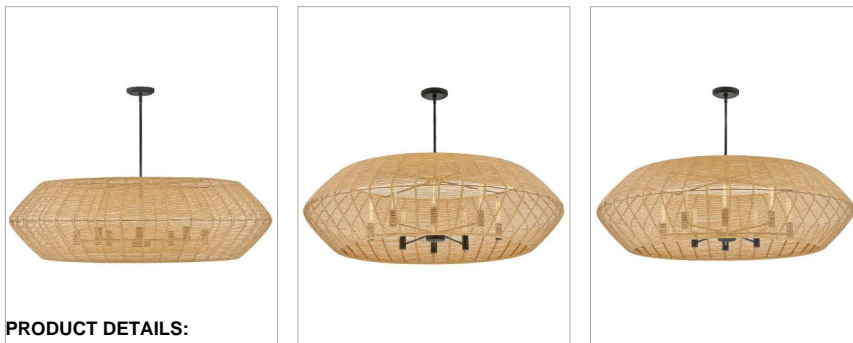

#### EXTRA LARGE DRUM CHANDELIER

Luca's coastal vibe is permeated with an exotic appeal. The bold pendant showcases a robust, woven drum shade, and a fully finished cluster for plenty of functional light offered in a variety of finish options. Luca is part of the Lisa McDennon Collection.

DETAILS	
FINISH:	Black
MATERIAL:	Steel
SHADE:	Camel
SLOPE DEGREE:	90
DIMMABLE:	YES, WITH DIMMABLE LAMP (NOT INCLUDED)

DIMENSIONS	
WIDTH:	60"
HEIGHT:	17.5"
WEIGHT:	30.6lb

LIGHT SOURCE	
LIGHT SOURCE:	Socketed
WATTAGE:	8-14w Med. LED, 100w Equiv.
VOLTAGE:	120v

#### PRODUCT DETAILS:

- This item may be hung on a sloped ceiling
- This fixture includes multiple down stems in various lengths to customize the installation height of the fixture, including one 6" stem and two 12" stems
- Suitable for use in dry (indoor) locations as defined by NEC and CEC. Meets United States UL Underwriters Laboratories & CSA Canadian Standards Association Product Safety Standards.
- The Lisa McDennon Collection offers a striking mix of edgy, sculptural silhouettes that incorporate modern, organic elements and luxe materials, brought to life by her innovative and original point of view.
- Bold silhouette with dramatic details creates a modern statement