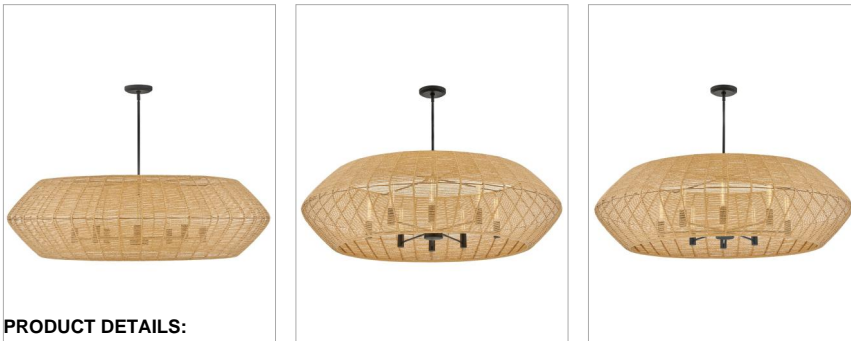

lisa mcDennon
COLLECTION

LUCA

40386BLK-CML

EXTRA LARGE DRUM CHANDELIER

Luca's coastal vibe is permeated with an exotic appeal. The bold pendant showcases a robust, woven drum shade, and a fully finished cluster for plenty of functional light offered in a variety of finish options. Luca is part of the Lisa McDennon Collection.

DETAILS	
FINISH:	Black
MATERIAL:	Steel
SHADE:	Camel
SLOPE DEGREE:	90
DIMMABLE:	YES, WITH DIMMABLE LAMP (NOT INCLUDED)

DIMENSIONS	
WIDTH:	60"
HEIGHT:	17.5"
WEIGHT:	30.6lb

LIGHT SOURCE	
LIGHT SOURCE:	Socketed
WATTAGE:	37994
VOLTAGE:	120v

MOUNTING	
CANOPY:	6.5" Dia.
LEAD WIRE:	1 X 120"
MAX HEIGHT:	51

SHIPPING	
CARTON LENGTH:	63
CARTON WIDTH:	19.8
CARTON HEIGHT:	63
CARTON WEIGHT:	69.3

PRODUCT DETAILS:

- This item may be hung on a sloped ceiling
- This fixture includes multiple down stems in various lengths to customize the installation height of the fixture, including one 6" stem and two 12" stems
- Suitable for use in dry (indoor) locations as defined by NEC and CEC. Meets United States UL Underwriters Laboratories & CSA Canadian Standards Association Product Safety Standards.
- The Lisa McDennon Collection offers a striking mix of edgy, sculptural silhouettes that incorporate modern, organic elements and luxe materials, brought to life by her innovative and original point of view.
- Bold silhouette with dramatic details creates a modern statement