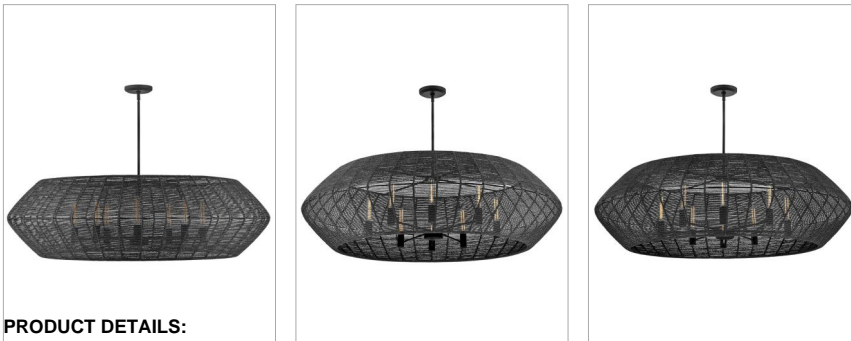

DETAILS	
FINISH:	Black
MATERIAL:	Steel
SHADE:	Black
SLOPE DEGREE:	90
DIMMABLE:	YES, WITH DIMMABLE LAMP (NOT INCLUDED)

DIMENSIONS	
WIDTH:	60"
HEIGHT:	17.5"
WEIGHT:	30.6lb

LIGHT SOURCE	
LIGHT SOURCE:	Socketed
VOLTAGE:	120v

#### PRODUCT DETAILS:

- This item may be hung on a sloped ceiling
- This fixture includes multiple down stems in various lengths to customize the installation height of the fixture, including one 6" stem and two 12" stems
- Suitable for use in dry (indoor) locations as defined by NEC and CEC. Meets United States UL Underwriters Laboratories & CSA Canadian Standards Association Product Safety Standards.
- The Lisa McDennon Collection offers a striking mix of edgy, sculptural silhouettes that incorporate modern, organic elements and luxe materials, brought to life by her innovative and original point of view.
- Bold silhouette with dramatic details creates a modern statement