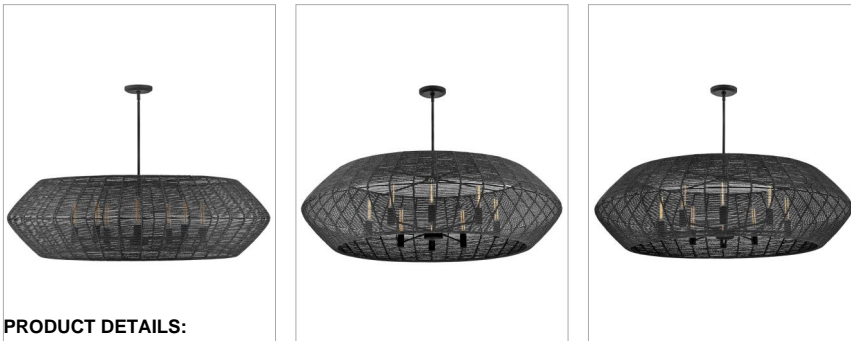

lisa mcdennon
COLLECTION

LUCA

40386BLK

EXTRA LARGE DRUM CHANDELIER

Luca's coastal vibe is permeated with an exotic appeal. The bold pendant showcases a robust, woven drum shade, and a fully finished cluster for plenty of functional light offered in a variety of finish options. Luca is part of the Lisa McDennon Collection.

DETAILS	
FINISH:	Black
MATERIAL:	Steel
SHADE:	Black
SLOPE DEGREE:	90
DIMMABLE:	YES, WITH DIMMABLE LAMP (NOT INCLUDED)

DIMENSIONS	
WIDTH:	60"
HEIGHT:	17.5"
WEIGHT:	30.6lb

LIGHT SOURCE	
LIGHT SOURCE:	Socketed
VOLTAGE:	120v

MOUNTING	
CANOPY:	6.5" Dia.
LEAD WIRE:	1 X 120"
MAX HEIGHT:	51

SHIPPING	
CARTON LENGTH:	63
CARTON WIDTH:	19.8
CARTON HEIGHT:	63
CARTON WEIGHT:	69.3

PRODUCT DETAILS:

- This item may be hung on a sloped ceiling
- This fixture includes multiple down stems in various lengths to customize the installation height of the fixture, including one 6" stem and two 12" stems
- Suitable for use in dry (indoor) locations as defined by NEC and CEC. Meets United States UL Underwriters Laboratories & CSA Canadian Standards Association Product Safety Standards.
- The Lisa McDennon Collection offers a striking mix of edgy, sculptural silhouettes that incorporate modern, organic elements and luxe materials, brought to life by her innovative and original point of view.
- Bold silhouette with dramatic details creates a modern statement