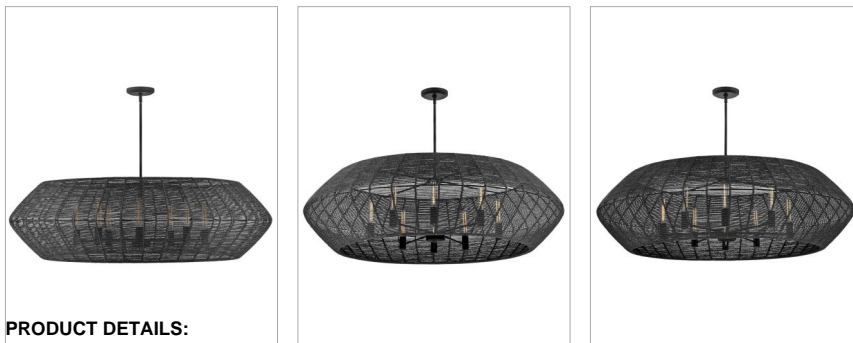

lisa mcdennon
COLLECTION

LUCA

40386BLK

EXTRA LARGE DRUM CHANDELIER

Luca's coastal vibe is permeated with an exotic appeal. The bold pendant showcases a robust, woven drum shade, and a fully finished cluster for plenty of functional light offered in a variety of finish options. Luca is part of the Lisa McDennon Collection.

DETAILS	
FINISH:	Black
MATERIAL:	Steel
SHADE:	Black
SLOPE DEGREE:	90
DIMMABLE:	YES - WITH DIMMABLE LAMP (NOT INCLUDED)

DIMENSIONS	
WIDTH:	60"
HEIGHT:	17.5"
WEIGHT:	30.6lb

LIGHT SOURCE	
LIGHT SOURCE:	Socketed
WATTAGE:	8-14w Med., 100w Equiv.
VOLTAGE:	120v

MOUNTING	
CANOPY:	6.5" Dia.
LEAD WIRE:	1 X 120"
MAX HEIGHT:	51

SHIPPING	
CARTON LENGTH:	63
CARTON WIDTH:	19.8
CARTON HEIGHT:	63
CARTON WEIGHT:	69.3

PRODUCT DETAILS:

- Suitable for use in dry (indoor) locations as defined by NEC and CEC. Meets United States UL Underwriters Laboratories & CSA Canadian Standards Association Product Safety Standards.
- This fixture includes multiple down stems in various lengths to customize the installation height of the fixture, including one 6" stem and two 12" stems
- This item may be hung on a sloped ceiling
- Bold silhouette with dramatic details creates a modern statement
- The Lisa McDennon Collection offers a striking mix of edgy, sculptural silhouettes that incorporate modern, organic elements and luxe materials, brought to life by her innovative and original point of view.