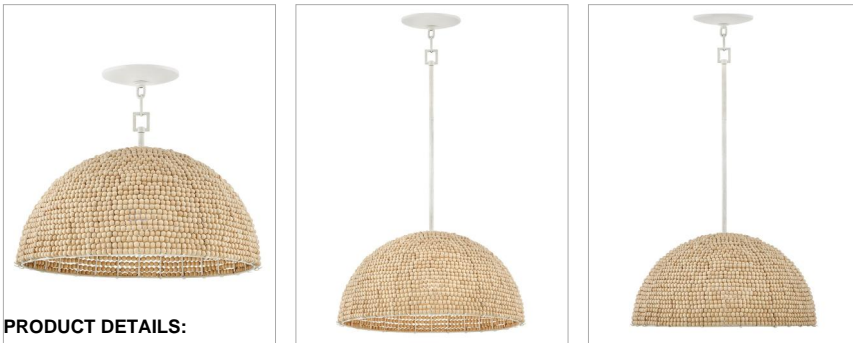

DALIA

38464TXP

LARGE PENDANT

A warm, textural take on a traditional dome pendant, Dalia's details come together in all the right ways. The dome shade is adorned with wooden beads, each one hand-strung for a unique look. The graceful, oversized profile is ready to finish-off your bohemian or Scandinavian look.

DETAILS	
FINISH:	Textured Plaster
MATERIAL:	Steel
SHADE:	Wooden Beads
SLOPE DEGREE:	90
DIMMABLE:	No

DIMENSIONS	
WIDTH:	20"
HEIGHT:	10"
WEIGHT:	7.2lb

LIGHT SOURCE	
LIGHT SOURCE:	Socketed
WATTAGE:	1-14w Med. LED, 100w Equiv.
VOLTAGE:	120v

MOUNTING	
CANOPY:	6.5" Dia.
LEAD WIRE:	1 X 120"
MAX HEIGHT:	45

SHIPPING	
CARTON LENGTH:	25
CARTON WIDTH:	25
CARTON HEIGHT:	15.5
CARTON WEIGHT:	14.9

PRODUCT DETAILS:

- This item may be hung on a sloped ceiling
- Suitable for use in dry (indoor) locations as defined by NEC and CEC. Meets United States UL Underwriters Laboratories & CSA Canadian Standards Association Product Safety Standards.
- Merging the best of traditional and modern elements with a sophisticated and streamlined look