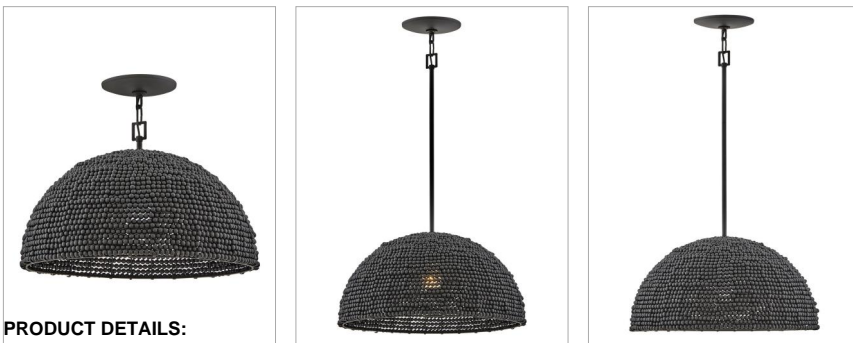

# DALIA

**38464BK**

LARGE PENDANT

A warm, textural take on a traditional dome pendant, Dalia's details come together in all the right ways. The dome shade is adorned with wooden beads, each one hand-strung for a unique look. The graceful, oversized profile is ready to finish-off your bohemian or Scandinavian look.

DETAILS	
FINISH:	Black
MATERIAL:	Steel
SHADE:	Wooden Beads
SLOPE DEGREE:	90
DIMMABLE:	YES, WITH DIMMABLE LAMP (NOT INCLUDED)

DIMENSIONS	
WIDTH:	20"
HEIGHT:	10"
WEIGHT:	7.2lb

LIGHT SOURCE	
LIGHT SOURCE:	Socketed
WATTAGE:	1-14w Med. LED, 100w Equiv.
VOLTAGE:	120v

MOUNTING	
CANOPY:	6.5" Dia.
LEAD WIRE:	1 X 120"
MAX HEIGHT:	45

SHIPPING	
CARTON LENGTH:	25
CARTON WIDTH:	25
CARTON HEIGHT:	15.5
CARTON WEIGHT:	14.9

**PRODUCT DETAILS:**

- This item may be hung on a sloped ceiling
- Convertible fixture can be hung as a pendant or semi-flush mount
- Suitable for use in dry (indoor) locations as defined by NEC and CEC. Meets United States UL Underwriters Laboratories & CSA Canadian Standards Association Product Safety Standards.
- Merging the best of traditional and modern elements with a sophisticated and streamlined look