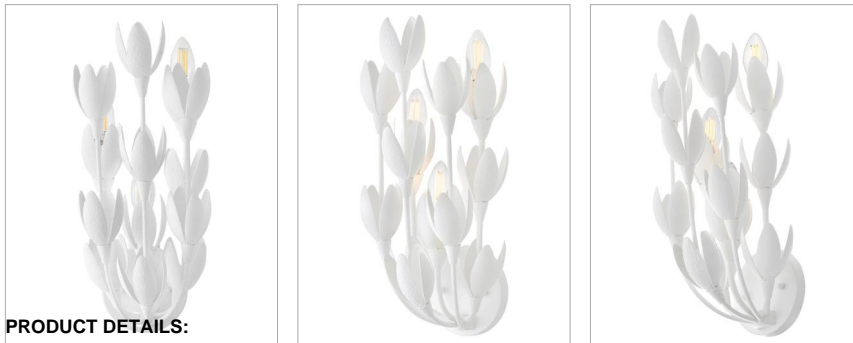

lisa mcdennon
COLLECTION

FLORA

30010TXP

LARGE SCONCE

Flora is a work of art inspired by the delicate nature and beauty of florals. Blurring the line between lighting and sculpture, Flora's handmade, hand-painted blooms mesmerizingly unfold while the bulbs beautifully nestle inside. Flora is a part of the Lisa McDennon Collection.

DETAILS	
FINISH:	Textured Plaster
MATERIAL:	Steel
DIMMABLE:	YES, WITH DIMMABLE LAMP (NOT INCLUDED)

DIMENSIONS	
WIDTH:	7"
HEIGHT:	17.3"
WEIGHT:	2.9lb
BACK PLATE:	5" Dia.
EXTENSION:	7"
TOP TO OUTLET:	14.75"

LIGHT SOURCE	
LIGHT SOURCE:	Socketed
WATTAGE:	3-5w Cand. LED, 60w Equiv.
VOLTAGE:	120v

SHIPPING	
CARTON LENGTH:	21
CARTON WIDTH:	12
CARTON HEIGHT:	9.5
CARTON WEIGHT:	5.9

PRODUCT DETAILS:

- Fixture can be mounted vertically
- Suitable for use in dry (indoor) locations as defined by NEC and CEC. Meets United States UL Underwriters Laboratories & CSA Canadian Standards Association Product Safety Standards.
- Flora sconces can be mounted in an upward position only.
- The Lisa McDennon Collection offers a striking mix of edgy, sculptural silhouettes that incorporate modern, organic elements and luxe materials, brought to life by her innovative and original point of view.
- Merging the best of traditional and modern elements with a sophisticated and streamlined look