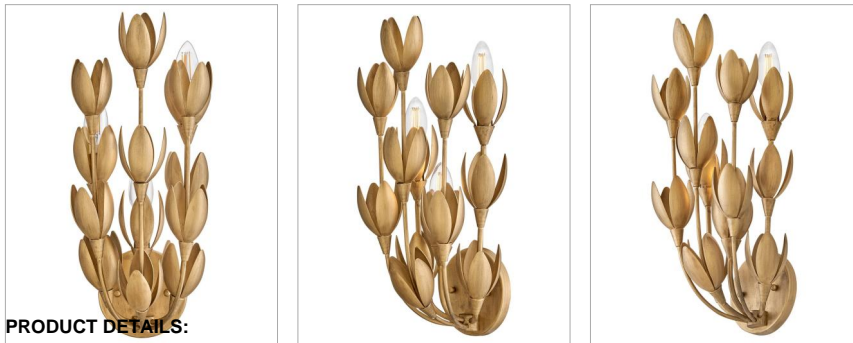

lisa mcDennon
COLLECTION

FLORA

30010BNG

MEDIUM SCONCE

Flora is a work of art inspired by the delicate nature and beauty of florals. Blurring the line between lighting and sculpture, Flora's handmade, hand-painted blooms mesmerizingly unfold while the bulbs beautifully nestle inside. Flora is a part of the Lisa McDennon Collection.

DETAILS

FINISH:	Burnished Gold
MATERIAL:	Steel
DIMMABLE:	YES, WITH DIMMABLE LAMP (NOT INCLUDED)

DIMENSIONS

WIDTH:	7"
HEIGHT:	17.3"
WEIGHT:	2.9lb
BACK PLATE:	5" Dia.
EXTENSION:	7"
TOP TO OUTLET:	14.75"

LIGHT SOURCE

LIGHT SOURCE:	Socketed
WATTAGE:	3-5w Cand. LED, 60w Equiv.
VOLTAGE:	120v

SHIPPING

CARTON LENGTH:	21
CARTON WIDTH:	12
CARTON HEIGHT:	9.5
CARTON WEIGHT:	5.9

PRODUCT DETAILS:

- Fixture can be mounted vertically
- Suitable for use in dry (indoor) locations as defined by NEC and CEC. Meets United States UL Underwriters Laboratories & CSA Canadian Standards Association Product Safety Standards.
- Flora sconces can be mounted in an upward position only.
- The Lisa McDennon Collection offers a striking mix of edgy, sculptural silhouettes that incorporate modern, organic elements and luxe materials, brought to life by her innovative and original point of view.
- Merging the best of traditional and modern elements with a sophisticated and streamlined look
- Luxurious gold finish with opulent sheen