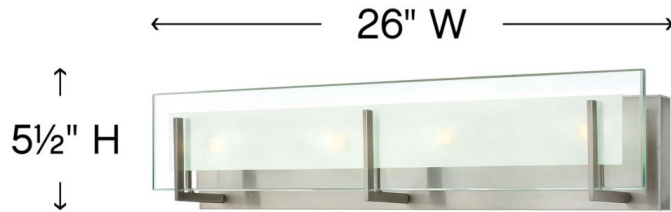

### FOUR LIGHT VANITY

Latitude is contemporary and sleek, finding its true beauty in the minimalist design. The slim glass panel features rectangular etching while the subtle, split fork frames add understated architectural style.

| DETAILS   |                     |
|-----------|---------------------|
| FINISH:   | Brushed Nickel      |
| MATERIAL: | Steel               |
| GLASS:    | Inside Etched Clear |
| DIMMABLE: | Yes                 |

| DIMENSIONS     |               |
|----------------|---------------|
| WIDTH:         | 26"           |
| HEIGHT:        | 5.5"          |
| WEIGHT:        | 8.5lb         |
| BACK PLATE:    | 25"W X 4.75"H |
| EXTENSION:     | 4"            |
| TOP TO OUTLET: | 3.25"         |

#### PRODUCT DETAILS:

- Mounting hardware is hidden on the back plate to ensure a clean silhouette
- This fixture must be installed with shades/glass facing up toward the ceiling
- Suitable for use in damp locations as defined by NEC and CEC. Meets United States UL Underwriters Laboratories & CSA Canadian Standards Association Product Safety Standards.
- ADA compliant
- Bold silhouette with dramatic details creates a modern statement