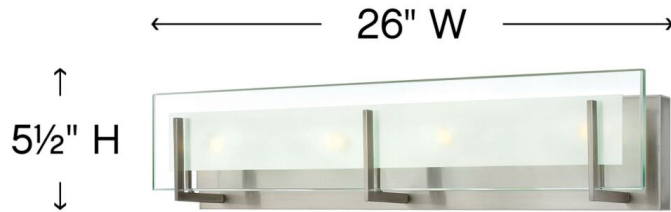

LATITUDE

5654BN

FOUR LIGHT VANITY

Latitude is contemporary and sleek, finding its true beauty in the minimalist design. The slim glass panel features rectangular etching while the subtle, split fork frames add understated architectural style.

DETAILS	
FINISH:	Brushed Nickel
MATERIAL:	Steel
GLASS:	Inside Etched Clear
DIMMABLE:	Yes

DIMENSIONS	
WIDTH:	26"
HEIGHT:	5.5"
WEIGHT:	8.5lb
BACK PLATE:	25"W X 4.75"H
EXTENSION:	4"
TOP TO OUTLET:	3.25"

LIGHT SOURCE	
LIGHT SOURCE:	Socketed
WATTAGE:	4-60w G-9 *Included or 4-5w G9 LED, 60w Equiv.
VOLTAGE:	120v

SHIPPING	
CARTON LENGTH:	29
CARTON WIDTH:	7.5
CARTON HEIGHT:	7.5
CARTON WEIGHT:	10

PRODUCT DETAILS:

- This fixture must be installed with shades/glass facing up toward the ceiling
- Suitable for use in damp locations as defined by NEC and CEC. Meets United States UL Underwriters Laboratories & CSA Canadian Standards Association Product Safety Standards.
- Bold silhouette with dramatic details creates a modern statement
- ADA compliant
- Mounting hardware is hidden on the back plate to ensure a clean silhouette