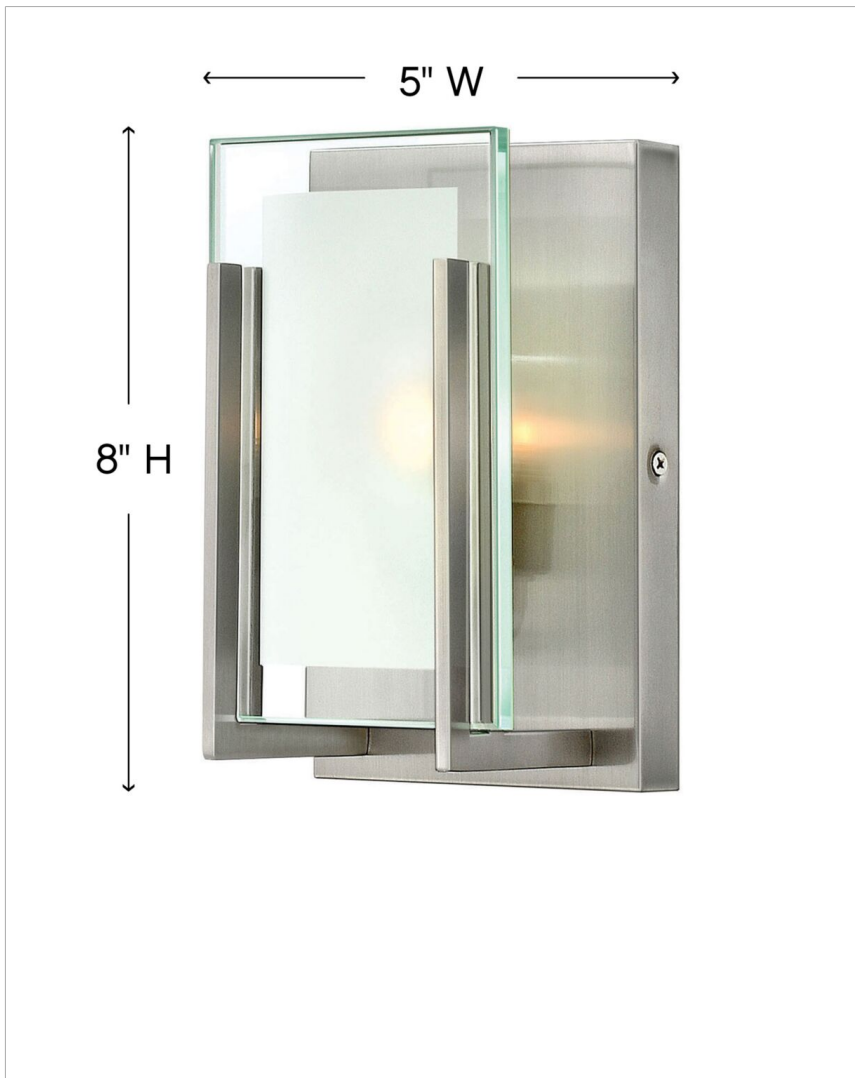

### SINGLE LIGHT VANITY

Latitude is contemporary and sleek, finding its true beauty in the minimalist design. The slim glass panel features rectangular etching while the subtle, split fork frames add understated architectural style.

DETAILS	
FINISH:	Brushed Nickel
MATERIAL:	Steel
GLASS:	Inside Etched Clear
DIMMABLE:	Yes

DIMENSIONS	
WIDTH:	5"
HEIGHT:	8"
WEIGHT:	2lb
BACK PLATE:	5"W X 8"H
EXTENSION:	4"
TOP TO OUTLET:	4"

LIGHT SOURCE	
LIGHT SOURCE:	Socketed
WATTAGE:	1-60w G-9 *Included or 1-5w G9 LED, 60w Equiv.
VOLTAGE:	120v

#### PRODUCT DETAILS:

- This fixture must be installed with shades/glass facing up toward the ceiling
- Suitable for use in damp locations as defined by NEC and CEC. Meets United States UL Underwriters Laboratories & CSA Canadian Standards Association Product Safety Standards.
- Bold silhouette with dramatic details creates a modern statement
- ADA compliant
- Mounting hardware is hidden on the back plate to ensure a clean silhouette