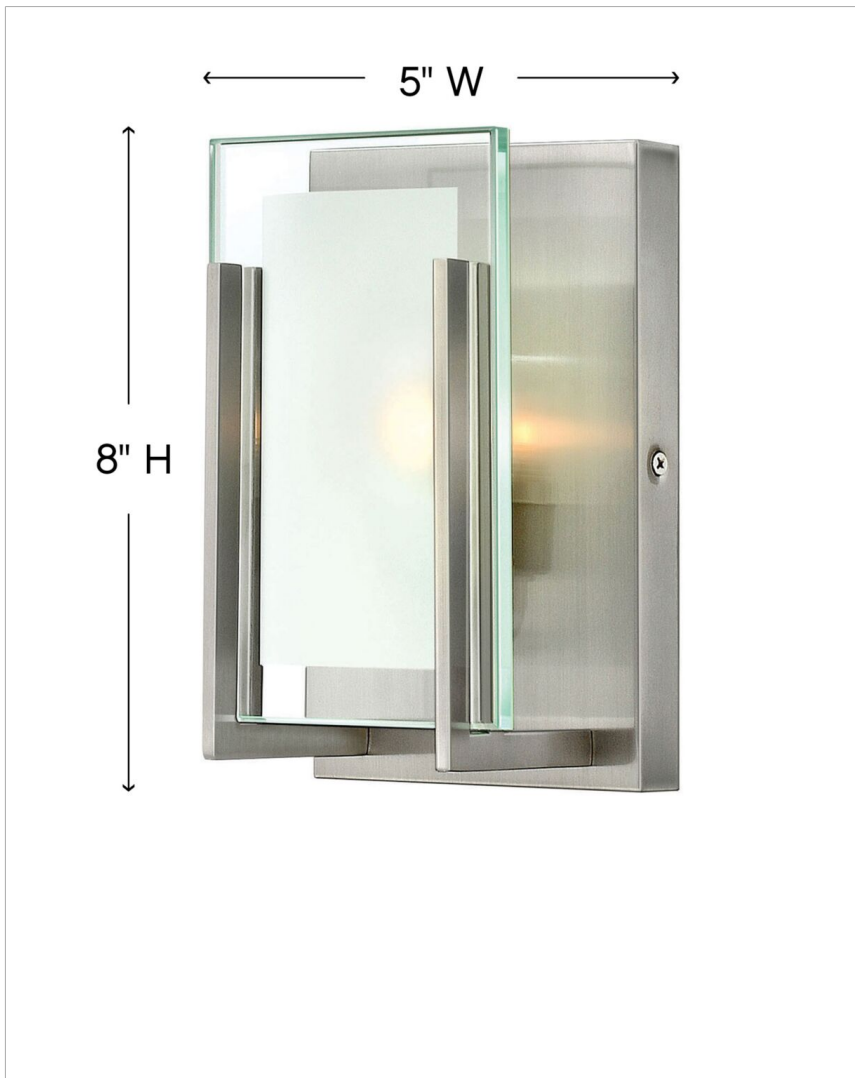

LATITUDE

5650BN

SINGLE LIGHT VANITY

Latitude is contemporary and sleek, finding its true beauty in the minimalist design. The slim glass panel features rectangular etching while the subtle, split fork frames add understated architectural style.

DETAILS	
FINISH:	Brushed Nickel
MATERIAL:	Steel
GLASS:	Inside Etched Clear
DIMMABLE:	Yes

DIMENSIONS	
WIDTH:	5"
HEIGHT:	8"
WEIGHT:	2lb
BACK PLATE:	5"W X 8"H
EXTENSION:	4"
TOP TO OUTLET:	4"

LIGHT SOURCE	
LIGHT SOURCE:	Socketed
WATTAGE:	1-60w G-9 *Included or 1-5w G9 LED, 60w Equiv.
VOLTAGE:	120v

SHIPPING	
CARTON LENGTH:	7.5
CARTON WIDTH:	7.5
CARTON HEIGHT:	11.5
CARTON WEIGHT:	3

PRODUCT DETAILS:

- This fixture must be installed with shades/glass facing up toward the ceiling
- Suitable for use in damp locations as defined by NEC and CEC. Meets United States UL Underwriters Laboratories & CSA Canadian Standards Association Product Safety Standards.
- Bold silhouette with dramatic details creates a modern statement
- ADA compliant
- Mounting hardware is hidden on the back plate to ensure a clean silhouette