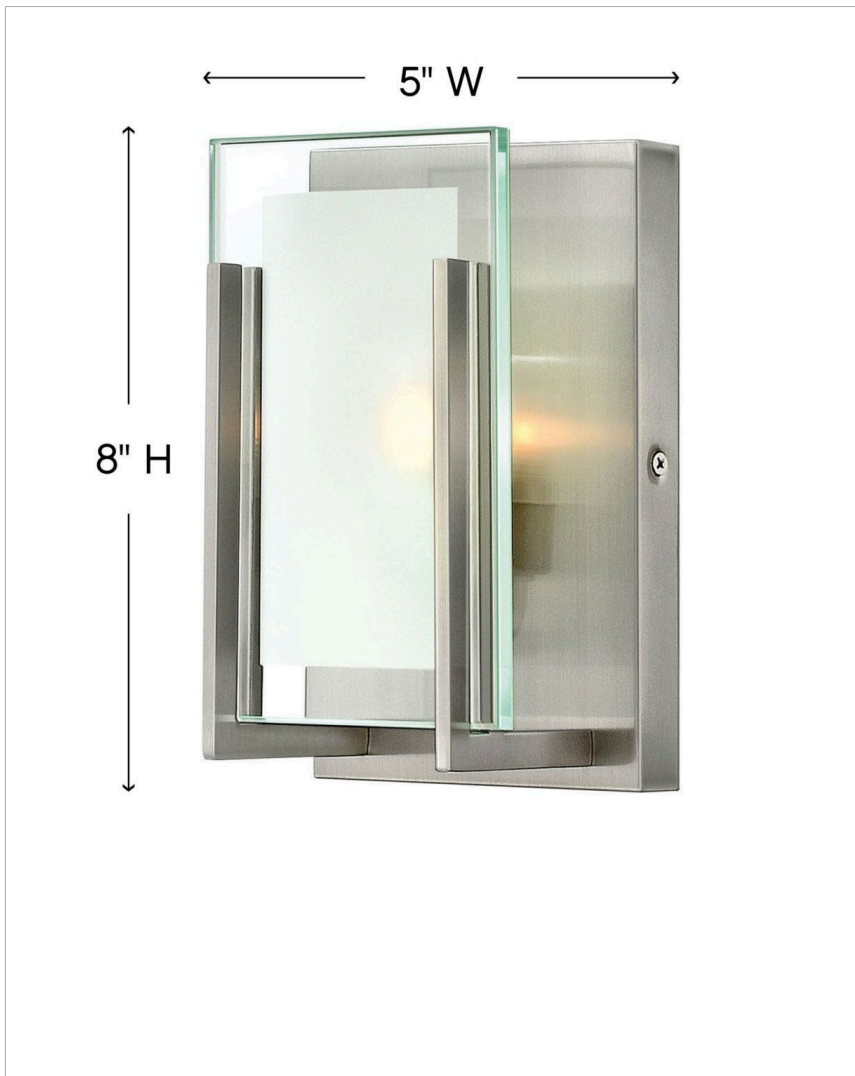

LATITUDE

5650BN

SINGLE LIGHT VANITY

Latitude is contemporary and sleek, finding its true beauty in the minimalist design. The slim glass panel features rectangular etching while the subtle, split fork frames add understated architectural style.

DETAILS	
FINISH:	Brushed Nickel
MATERIAL:	Steel
GLASS:	Inside-Etched Clear Panel

DIMENSIONS	
WIDTH:	5"
HEIGHT:	8"
WEIGHT:	2lb
BACK PLATE:	5"W X 8"H
EXTENSION:	4"
TOP TO OUTLET:	4"

LIGHT SOURCE	
LIGHT SOURCE:	Socket
WATTAGE:	1-60w G-9 *Included or 1-5w G-9, 60w Equiv.
VOLTAGE:	120v

SHIPPING	
CARTON LENGTH:	7.5
CARTON WIDTH:	7.5
CARTON HEIGHT:	11.5
CARTON WEIGHT:	3

PRODUCT DETAILS:

- Mounting hardware is hidden on the backplate to ensure a clean silhouette
- This fixture must be installed with shades/glass facing up toward the ceiling.
- Suitable for use in damp locations as defined by NEC and CEC. Meets United States UL Underwriters Laboratories & CSA Canadian Standards Association Product Safety Standards
- Fixture is ADA compliant and adheres to the standards and guidelines listed by the Americans with Disabilities Act
- Bold lines and a clean, minimalist style creates a modern look
- Classic matte brushed nickel finish